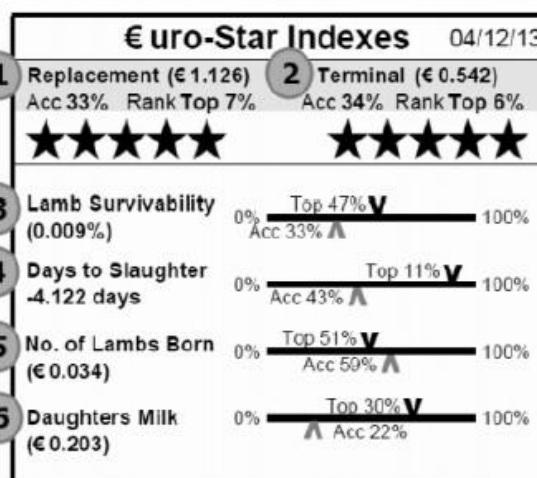

1) **Replacement (€1.126)** – If a farmer desires a ram to breed both lambs both for slaughter and replacement ewe lambs then they should select a ram based on this index. The bulk of this index is a combination of Lamb Survivability, Days to Slaughter, No. of lambs born & Daughters milk. The € value beside the index represents the difference in profit that each lamb sired from this ram will have.
2) **Terminal (€0.542)** – If a farmer desires a ram to breed only lambs for slaughter then they should select a ram based on this index. The bulk of this index is a combination of Lamb Survivability and Days to Slaughter. The € value beside the index represents the difference in profit that each lamb sired from this ram will have.
3) **Days to slaughter** – This ranks animals on their genetic ability to grow. The index associated with this trait represents the difference in the predicted number of days required for the progeny of this ram to reach the desired slaughtered weight compared with other animals of the same breed.
4) **Lamb Survivability** – This ranks animals based on lambing ease and lamb survival rate. Every positive % point on this index is an extra lamb surviving to 40 days and vice versa.
5) **No. of Lambs Born** – This ranks animals based on the predicted prolificacy of the females from this animal compared with other animals of the same breed
6) **Daughters Milk** – This ranks animals based on the predicted milking performance of their daughters compared with other animals of the same breed

RamSearch.ie

The Sheep Ireland Online Ram search is also available at ramsearch.ie; you can use this tool to get the most up to date evaluations for a ram, to **search for rams by county, breed and current evaluation ratings.**

Contact Us

To Find out more about EuroStar rams, LambPlus or the Online Ram search you can visit www.sheep.ie, E-mail query@sheep.ie, or Call us on 1850 601 901