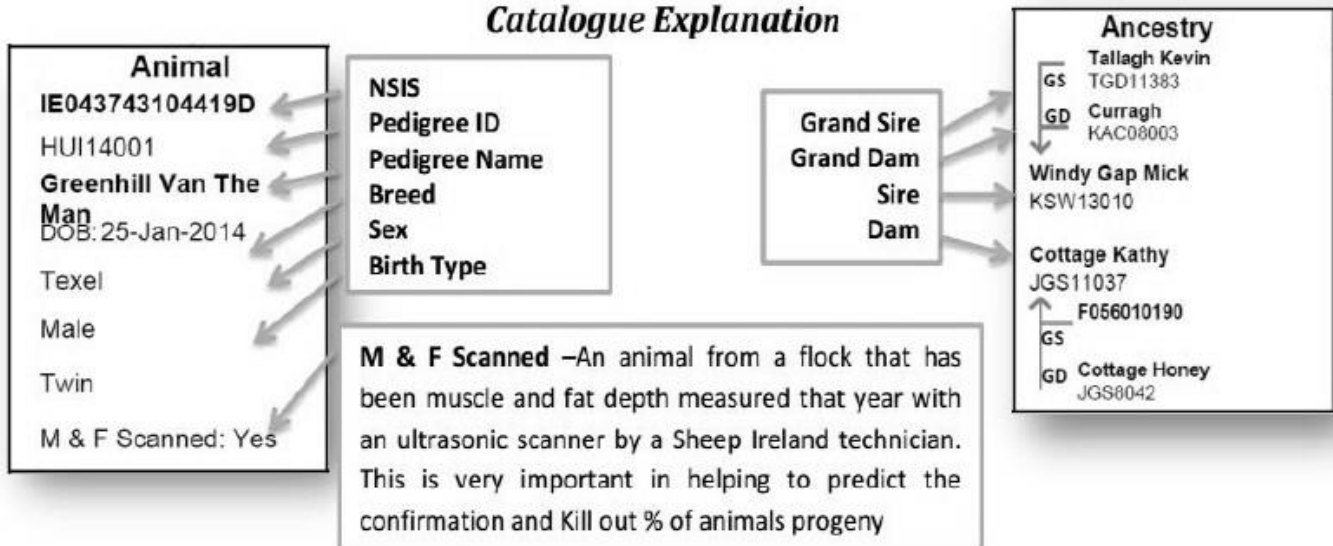

Important: The Pedigree Information printed in this catalogue is as supplied by or on behalf of the breeder. The responsibility for the accuracy of the information therefore rests solely with the breeder and not Sheep Ireland.

Sheep Ireland €uroStars

Background

Sheep Ireland was established "To achieve the greatest possible improvement, from genetic and other factors, in the profitability of the national sheep flock for the benefit of the Irish farmers and sheep industry".

Catalogue Explanation

€uroStars – How to interpret them

- Each star represents where the animal ranks on each index in 20% bounds
- **One star** represents the **bottom 20%** of the breed
- **Five star** represents the **top 20%** of the breed
- The higher the stars, the higher the predicted profitability of that animal

Rank

- This figure indicates more precisely where the animals rank within the breed. eg. Top 11% (see example below)
- This is displayed with the black pointer, the further to the right these are on the scale, the better its position with the breed.