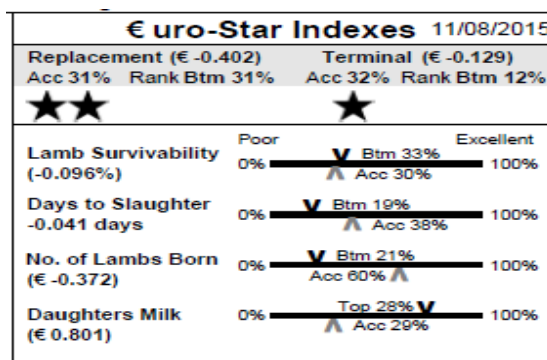

SHANE McHUGH

FIGART

Member of LambPlus: Yes

11 Figart IE041819602144C Triplet

Earmark: UJI 14008 Born: 03/02/15

Sire: Ballybrooney Universal by Wayside Topgun

Dam: Figart UJI12024 by Tophill Nockout

Muscle & fat depth scanned: Yes