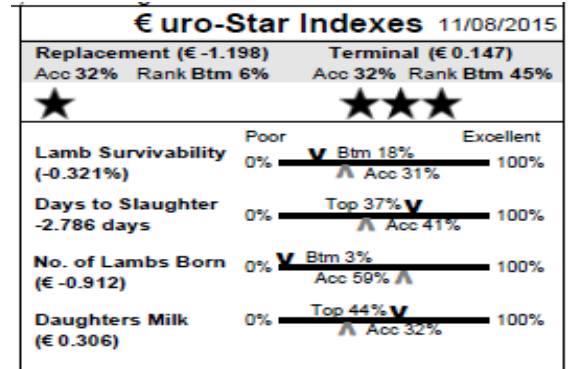

LIAM BROWNE

HIGHWAY

Member of LambPlus: No

105 Highway IE041591605094D Earmark: LBF 15004 Born: 10/02/15

Sire: Strathbogie Terminator by Castlecairn SAS Commander

ET

Dam: Braehead QDA1000031 by Mullian Photogenic

JOHN G McDERMOTT

GOLDSTAR

Member of LambPlus: Yes

106 Goldstar (No NSIS Listed) Twin

Earmark: JLE 14001 Born: 17/03/14

Sire: Speenogue Unstoppable by Enniscrone Sensational

Dam: Knock IK110060 by Kilclammon Peacefull

Muscle & fat depth scanned: No

No Eurostar Indexes Available