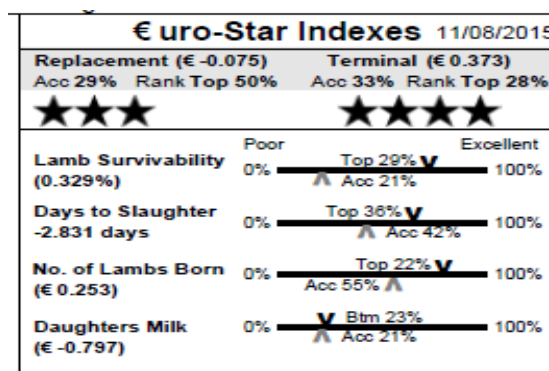

**MALACHY McMEEL**

**CORRYHILL**

**Member of LambPlus: Yes**

**46 Corryhill IE043782201170D** Triplet  
**Earmark:** MLE 14020 **Born:** 16/02/14  
**Sire:** Tamnamoney U-Clinker by Knock Travis  
**Dam:** Corryhill MLE11033 by Livery Pick Me  
**Muscle & fat depth scanned:** Yes  
**Comments:** Used last year as a lamb. STAP eligible