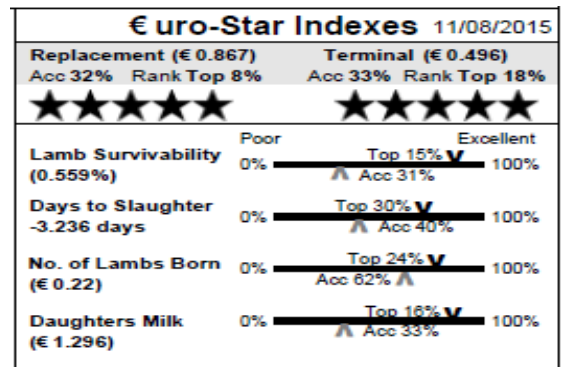

NEVILLE MYLES

SILVER HILL

Member of LambPlus: Yes

117 Silver Hill IE041810901584H

Twin

Earmark: NVI 14034 Born: 20/02/14

Sire: Emlach T-Rex by Glenside Razzle Dazzle

Dam: Silverhill NVI07030 by Moneyhill Klondyke

Muscle & fat depth scanned: No