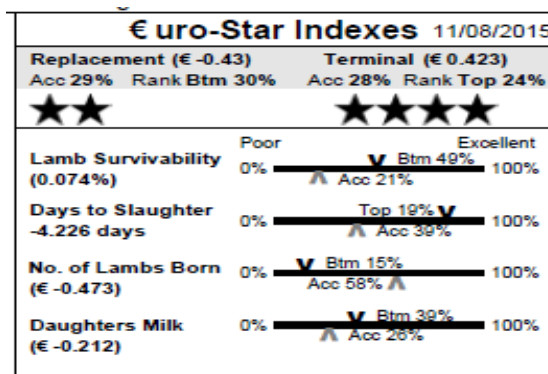

114 Muckish IE041993901540C Single
Earmark: DGI 15017 Born: 28/01/15
Sire: Fairywater Voodoo by Knock Trident
Dam: Muckish DGI11023 by Glenside Lone Ranger
Muscle & fat depth scanned: No