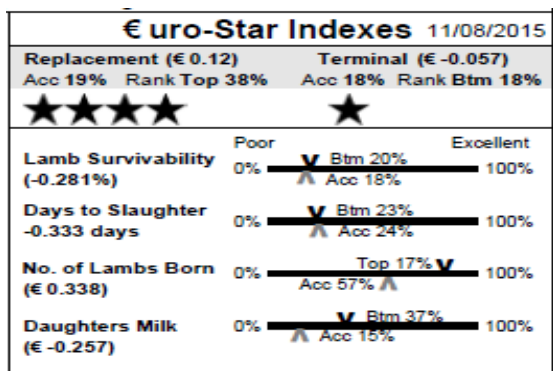

87 Whitehill IE041666002898A Single
Earmark: JHI 14013 **Born:** 04/04/14
Sire: Whitehill Superstar by Ballycassidy Rocky
Dam: Whitehill JHI11009 by Kerryhill Playboy
Muscle & fat depth scanned: Yes