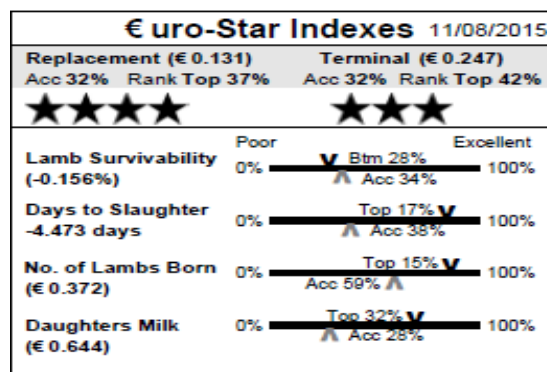

56 Andross Wonacott IE041890901432E Single

Earmark: ADF 15006 Born: 02/02/15

Sire: Sportsmans Superstar by Baltier Panther

Dam: Andross ADE12032 by Bailey's Pilsudski

Muscle & fat depth scanned: No