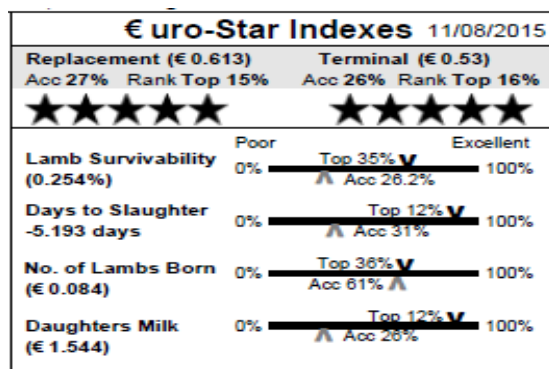

37 Moneyhill (No NSIS Listed) Twin
Earmark: AEI 14018 **Born:** 22/02/14
Sire: Woodbrook Ulster Pride by Glenside Razzle Dazzle
Dam: Moneyhill AEI12010 by Deveronvale Oddie
Muscle & fat depth scanned: No

No Eurostar Indexes Available

38 Hillsborough IE041575901569H ET
Earmark: REI 14017 **Born:** 18/02/14
Sire: Emlach T-Rex by Glenside Razzle Dazzle
Dam: Silverhill NVI09002 by Millars Napoleon
Muscle & fat depth scanned: No