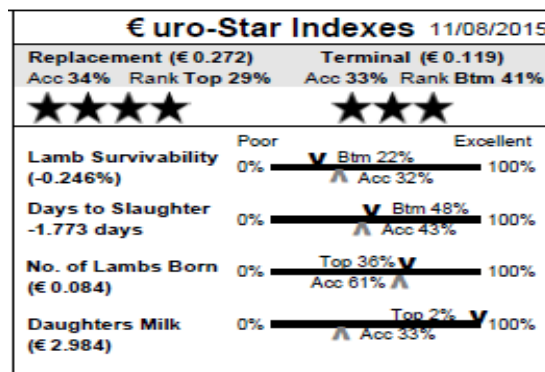

80 Hillcrest IE041599601701F Twin

Earmark: YZI 14050 Born: 02/03/14

Sire: Sportsmans Superstar by Baltier Panther

Dam: Hillcrest YZI08051 by Forkins Napoleon

Muscle & fat depth scanned: No