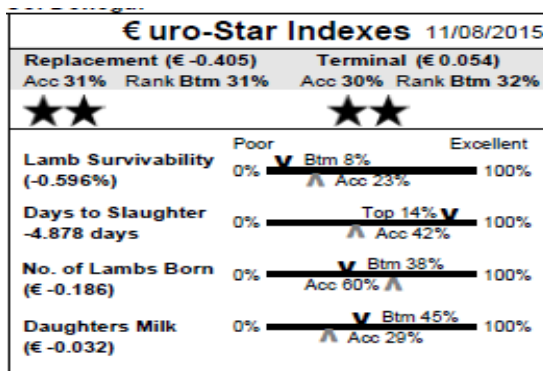

42 Muckish IE041993901518G Triplet
Earmark: DGI 14049 **Born:** 24/02/14
Sire: Muckish U Nutter by Kiltariff Santos
Dam: Muckish DGI10025 by Glenside Lone Ranger
Muscle & fat depth scanned: No