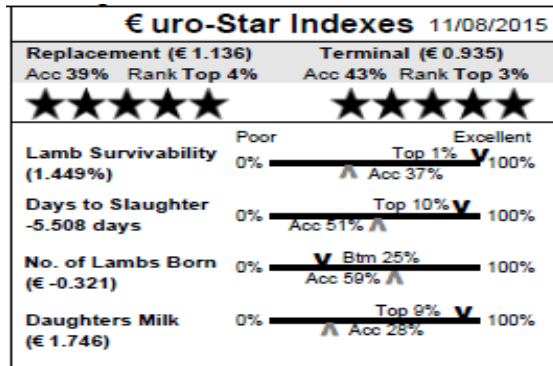

SHANE McHUGH **FIGART**

Member of LambPlus: Yes

88 Figart IE041819602298J Single
Earmark: UJI 15012 **Born:** 03/02/15
Sire: Kilclammon Viking by Oberstown Usain Bolt
Dam: Figart UJI13024 by Enniscrone Sensational
Muscle & fat depth scanned: Yes