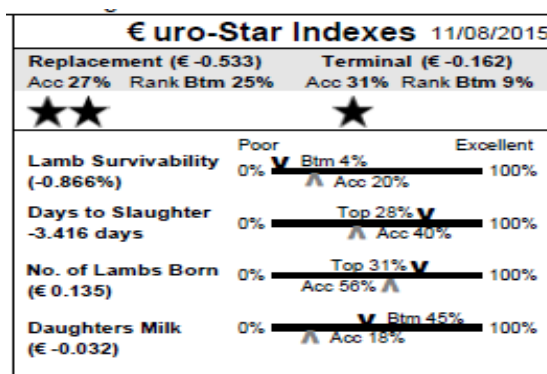

G,C & M TAYLOR

FINN

Member of LambPlus: Yes

12 Finn IE043764300614J Single

Earmark: QTI 15008 Born: 02/02/15

Sire: Bradleys Underworld by Haddo Ringleader

Dam: Finn QTI13013 by Baileys Pittsburgh

Muscle & fat depth scanned: Yes