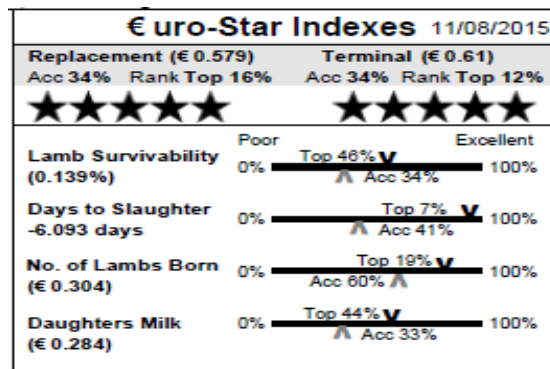

51 Tullyard IE041870900450J Twin

Earmark: ADF 15017 **Born:** 06/02/15

Sire: Sportsmans Superstar by Baltier Panther

Dam: Andross ADE12022 by Bailey's Pilsudski

Muscle & fat depth scanned: No