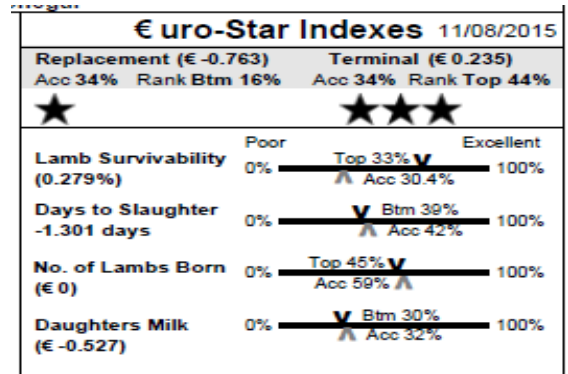

BILLY McKEAGUE

CHURCHVIEW

Member of LambPlus: Yes

91 Churchview IE041465302456J Twin

Earmark: BKE 14029 Born: 02/03/14

Sire: Greenhill HUI11082 by Enniscrone Patriot

Dam: Church View BKE10007 by Church View Omega

Muscle & fat depth scanned: No

Comments: Bred from top ewe family in flock