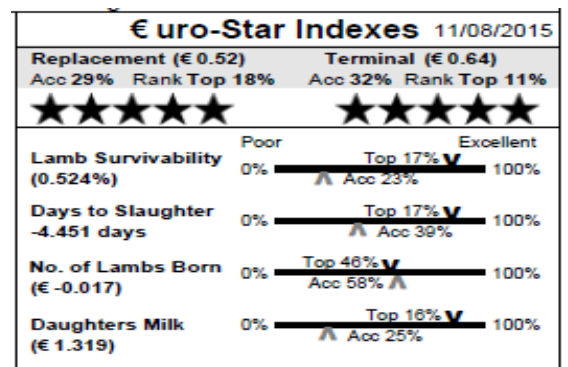

RYAN GREEN

CULDAFF

Member of LambPlus: No

92 Finevalley Victor (No NSIS listed) Earmark:

Sire: Crewburn Upgrade by Annan Triple Crown

Dam: Finevalley CFA1200286 by LTC1100617

Born: 21/02/14

Single

G,C & M TAYLOR

FINN

Member of LambPlus: Yes

93 Finn IE043764300612E Triplet

Earmark: QTI 15006 Born: 02/02/15

Sire: Massvilla Trooper by Knock Rafiki

Dam: Finn QTI12001 by Finn Nutcracker

Muscle & fat depth scanned: Yes

Comments: 5 star replacement and 5 star Terminal.