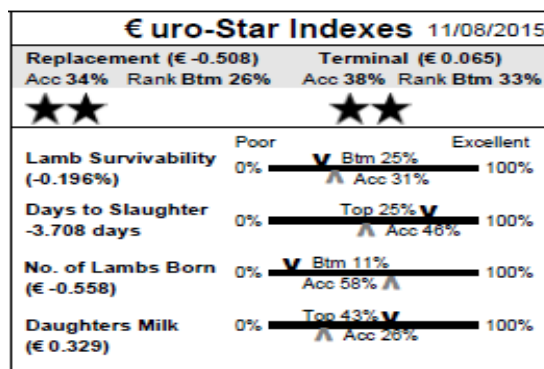

44 Enniscrone IE044164301369H Single
Earmark: GAI 15008 **Born:** 06/02/15
Sire: Milnbank Valdaron by Strathbogie Untouchable
Dam: Enniscrone GAI12016 by Enniscrone
Play Boy
Muscle & fat depth scanned: Yes