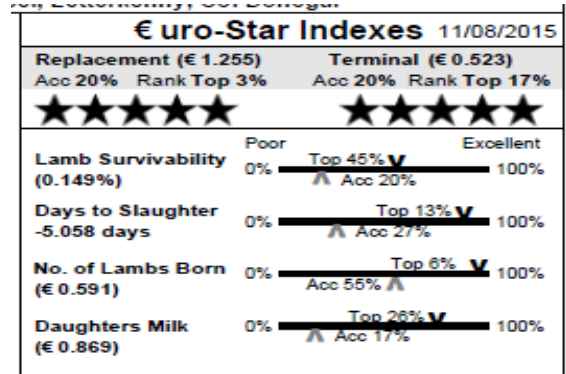

**PATRICK FRIEL**

**LOUGHROSS**

**Member of LambPlus: Yes**

62 **Loughross Way IE041934201643J** Triplet  
 Earmark: PFE 15006 Born: 03/02/15  
 Sire: Smyllum Van Gaal by Sportsmans Unimog  
 Dam: Loughross PFE13006 by Forkins Smasher  
 Muscle & fat depth scanned: No