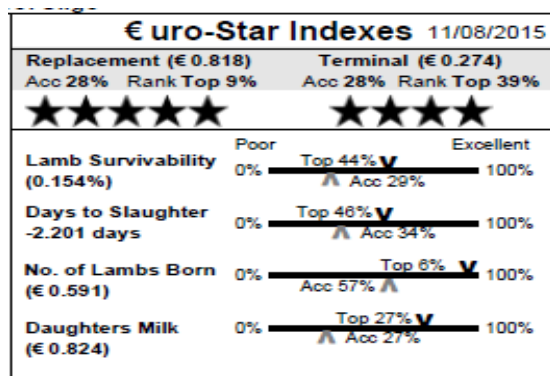

49 Grangehill Wallace IE044054901573D Single

Earmark: NBF 15002 **Born:** 01/02/15

Sire: Sportsmans Superstar by Baltier Panther

Dam: Silverhill NVI12018 by Mullan Rolex

Muscle & fat depth scanned: No