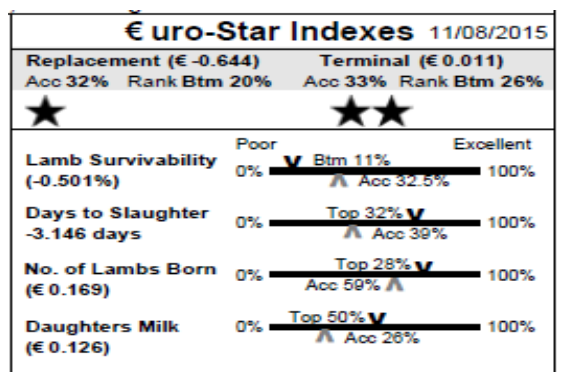

128 Habistown IE041656502978E ET
Earmark: IVI 15004 Born: 28/01/15
Sire: Muckish Unique by Deveronvale Oddie
Dam: Forkins GAF090045 by Douganhill McFly
Muscle & fat depth scanned: No