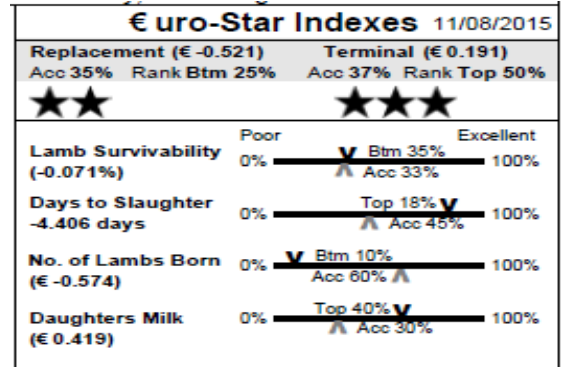

PAUL MALLON

Member of LambPlus: Yes

5 Towney IE041944401386G Twin
Earmark: PBF 15001 **Born:** 12/02/15
Sire: Milnbank Valdaron by Strathbogie
Untouchable
Dam: Enniscrone GAI12004 by Enniscrone Play Boy
Muscle & fat depth scanned:
Comments: Super body and carcass