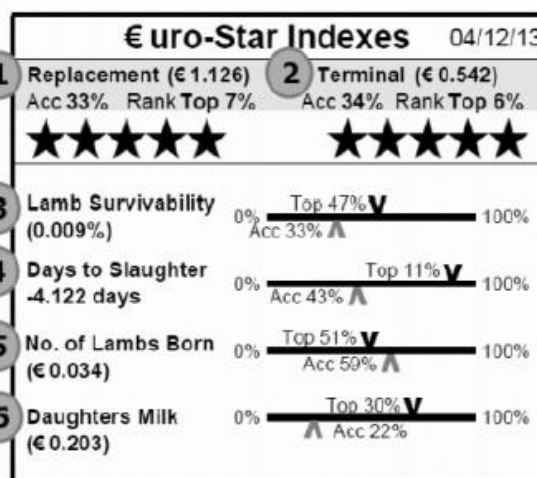

1) **Replacement (€1.126)** – If a farmer desires a ram to breed both lambs both for slaughter and replacement ewe lambs then they should select a ram based on this index. The bulk of this index is a combination of Lamb Survivability, Days to Slaughter, No. of lambs born & Daughters milk. The € value beside the index represents the difference in profit that each lamb sired from this ram will have.
2) **Terminal (€0.542)** – If a farmer desires a ram to breed only lambs for slaughter then they should select a ram based on this index. The bulk of this index is a combination of Lamb Survivability and Days to Slaughter. The € value beside the index represents the difference in profit that each lamb sired from this ram will have.
3) **Days to slaughter** – This ranks animals on their genetic ability to grow. The index associated with this trait represents the difference in the predicted number of days required for the progeny of this ram to reach the desired slaughtered weight compared with other animals of the same breed.
4) **Lamb Survivability** – This ranks animals based on lambing ease and lamb survival rate. Every positive % point on this index is an extra lamb surviving to 40 days and vice versa.
5) **No. of Lambs Born** – This ranks animals based on the predicted prolificacy of the females from this animal compared with other animals of the same breed
6) **Daughters Milk** – This ranks animals based on the predicted milking performance of their daughters compared with other animals of the same breed

RamSearch.ie

The Sheep Ireland Online Ram search is also available at ramsearch.ie; you can use this tool to get the most up to date evaluations for a ram, to **search for rams by county, breed and current evaluation ratings.**

Contact Us

To Find out more about EuroStar rams, LambPlus or the Online Ram search you can visit www.sheep.ie, E-mail query@sheep.ie, or Call us on 1850 601 901