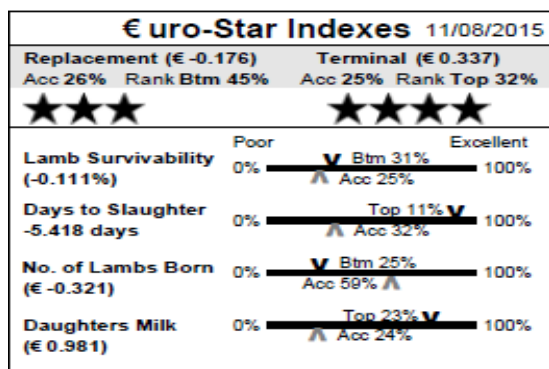

111 Hillsborough IE041575901670B   Triplet
Earmark: REI 14056   **Born:** 03/04/14
Sire: Woodbrook Ulster Pride by Glenside Razzle
Dazzle
Dam: Hillsborough REI10009 by Millars Napoleon
Muscle & fat depth scanned: No