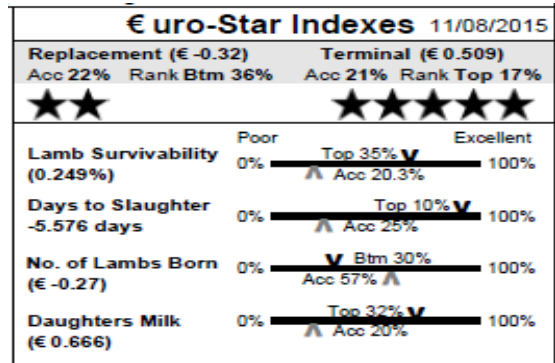

STEWART & SCOTT PARKE

GLENKEERIN

Member of LambPlus: No

72 Glenkeerin Walter IE041592600979J Earmark: SPF15067 Born: 16/01/15

Sire: Habistown Tornado IVI 12005 by Glenside Lone Ranger

Single

Dam: Glenkeeran SPF13006 by Kiltarrif Santos