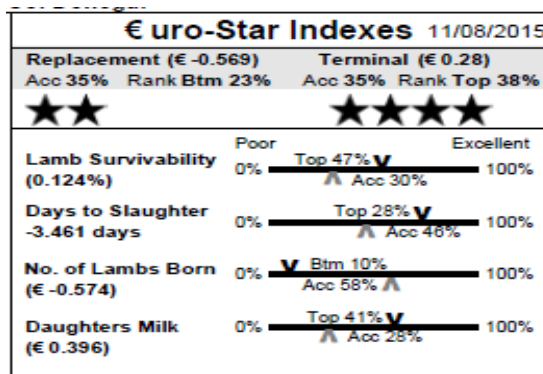

JOHN McGEE

MUCKISH

Member of LambPlus: Yes

40 Muckish IE041993901501A Twin
Earmark: DGI 14003 **Born:** 02/02/14
Sire: Strathbogie Uno by Strathbogie Terminator
Dam: Muckish DGI10046 by Glenside Lone Ranger
Muscle & fat depth scanned: No