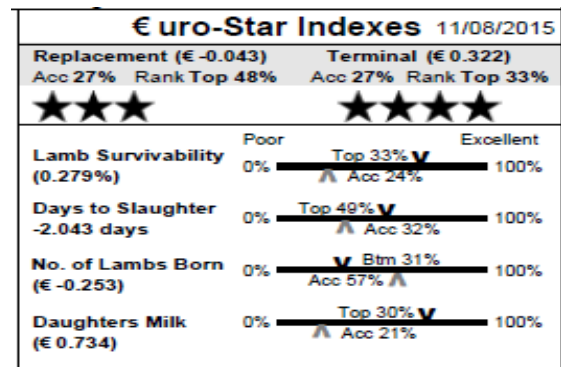

RYAN DOHERTY

HILLVIEW

Member of LambPlus: Yes

75 **Hill View Willy IE045753400093C** Single
Earmark: RYE 15009 Born: 24/02/15
Sire: Murroe Valtra by Glenside Tomboy
Dam: Hill View RYE12004 by Larahirl Superstar
Muscle & fat depth scanned: No