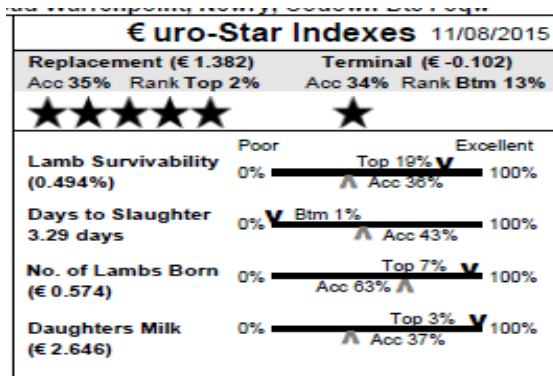

81 Hillcrest Wolfgang IE041599601763G Single

Earmark: YZI 15022 Born: 11/02/15

Sire: Curley Theo by Kelso Oxygen

Dam: Hillcrest YZI09060 by Irish Hill Opal

Muscle & fat depth scanned: No

No Eurostar Indexes Available

CHRISTINE GIBSON

MAGEESTOWN

Member of LambPlus: No

82 Mageestown Wonderland (No NSIS listed) Earmark: CME 15001 Born: 04/02/15

Sire: Kiltariff Santos by Derryvore Ranger Twin

Dam: Mageestown CME11009 by Derryvore Oscar

Comments: Strong lamb bred from top sire that is breeding prize winning lambs

83 Mageestown Winner (No NSIS listed) Earmark: CME 15002 Born: 04/02/15

Sire: Kiltariff Santos by Derryvore Ranger Twin

Dam: Mageestown CME11009 by Derryvore Oscar

Comments: Full brother of previous lot

84 Mageestown Wonder (No NSIS listed) Earmark: CME 15003 Born: 05/02/15

Sire: Mainview Vanarama by Duncryne Uber Cool Single

Dam: Mageestown CME13005 by Derryvore Time Trial

Comments: Sire was prize winner at NI Premier Sale

JAMES McKANE

WHITEHILL

Member of LambPlus: Yes

85 Mountain View Sam Triplet

Earmark: RDV 11045 Born: 25/02/11

Sire: Millcomb Powerhouse by Garngour Nobleman

Dam: Mountain View RDV080010 by Blackstown Milo

Muscle & fat depth scanned: Yes

Comments: 1st prize aged ram at Donegal Championships 2013, 5th prize All Ireland 2014, 3rd prize National Sheep Shearling Championships 2015