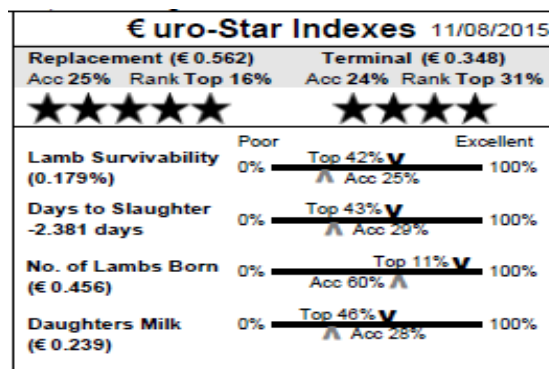

RONNIE EDWARDS

HILLSBOROUGH

Member of LambPlus: Yes

110 Hillsborough IE041575901567D   ET
Earmark: REI 14011   **Born:** 17/02/14
Sire: Forkins Smasher by Tamnamoney Navvy
Dam: Hillsborough REI 10009 by Millars Napoleon
Muscle & fat depth scanned: No