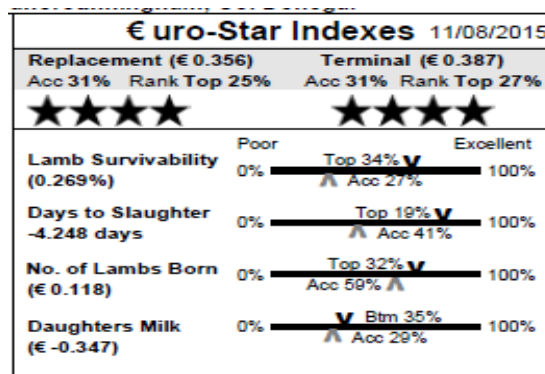

WILLIAM DOHERTY

HILLCREST

Member of LambPlus: Yes

78 Hillcrest IE041599601687F Triplet

Earmark: YZI 14036 Born: 26/02/14

Sire: Templepark Usher by Strathbogie Python

Dam: Hillcrest YZI12064 by Garngour Nobleman

Muscle & fat depth scanned: No