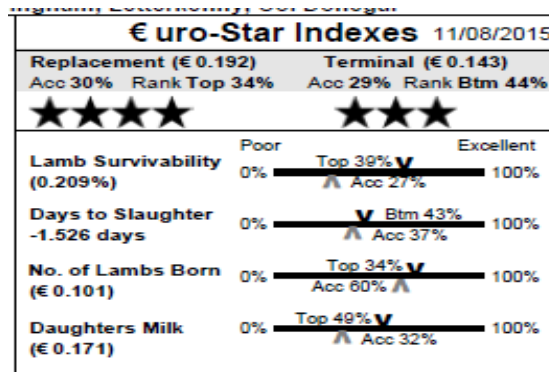

Males – 2nd Ballot

ISOBELL MOORE

LABBADISH

Member of LambPlus: Yes

109 Labbadish Way IE045425800111A   Triplet
Earmark: IMF15001   **Born:** 22/01/15
Sire: Emlach T-Rex by Glenside Razzle Dazzle
Dam: Hillhead WHM1100254 by Hillhead Riley
Muscle & fat depth scanned: No