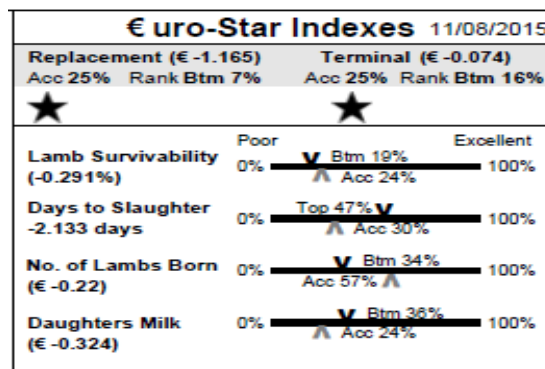

GARY WRAY

HASTINGS

Member of LambPlus: Yes

77 Hastings Warren IE041781600161D Single

Earmark: GWF 15001 Born: 01/02/15

Sire: Donnelly Uisce by Donnelly T-Rex

Dam: Goldrum SRE11007 by Speenogue Pierre

Muscle & fat depth scanned: No