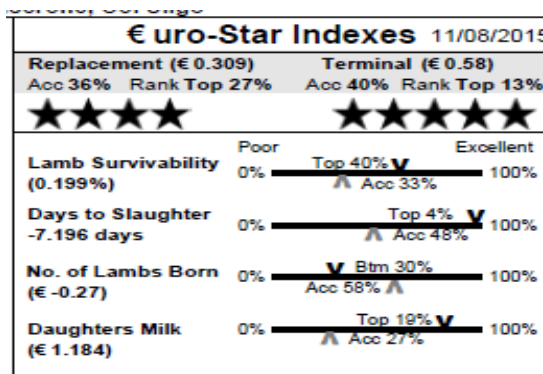

RONAN GALLAGHER

ENNISCRONE

Member of LambPlus: Yes

43 Enniscrone IE044164301372D Twin
Earmark: GAI 15011 **Born:** 06/02/15
Sire: Milnbank Valdaron by Strathbogie Untouchable
Dam: Enniscrone GAI13023 by Enniscrone Sensational
Muscle & fat depth scanned: Yes