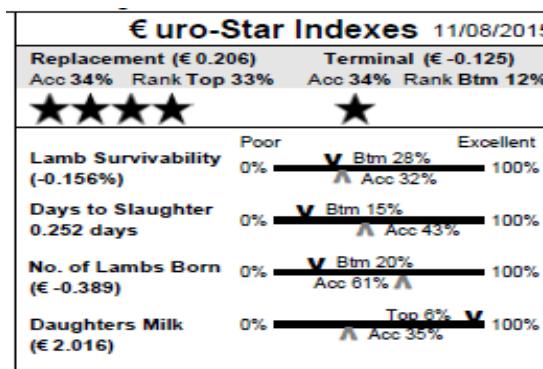

41 Muckish IE041993901527F Single
Earmark: DGI 14037 **Born:** 22/02/14
Sire: Deveronvale Oddie by Tophill Nockout
Dam: Muckish DGI12007 by Kiltariff Santos
Muscle & fat depth scanned: No