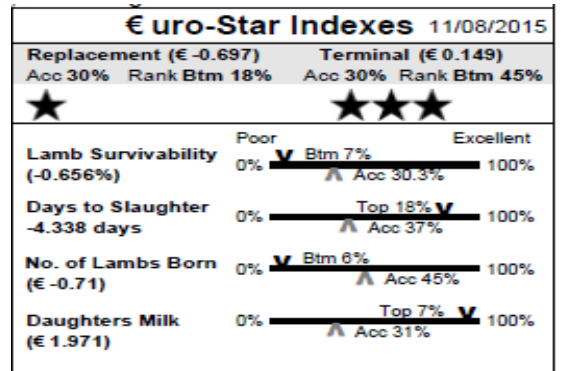

103 Habistown IE041656502752E Single

Earmark: IVI 14023 Born: 01/03/14

Sire: Kiltariff Santos by Derrylvore Ranger

Dam: Habistown IVI12023 by Kiltariff Santos

Muscle & fat depth scanned: No

104 Habistown IE041656502744H Single