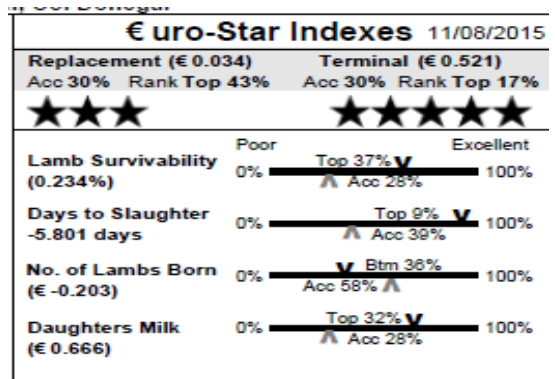

69 Silver Hill Wincent IE041810901623B Twin

Earmark: NVI 15023 Born: 26/01/15

Sire: Emlach T-Rex by Glenside Razzle Dazzle

Dam: Silverhill NVI13024 by Fairywater Tribute

Muscle & fat depth scanned: No