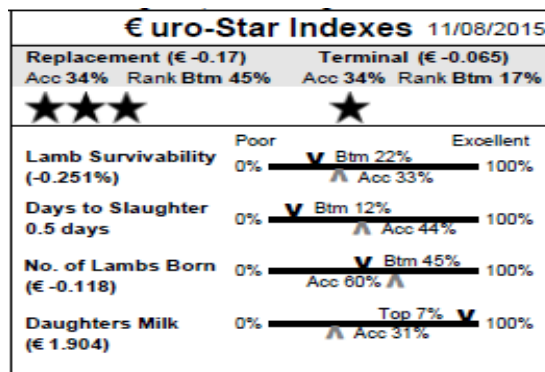

Muscle & fat depth scanned: No

79 Hillcrest IE041599601655H Single

Earmark: YZI 14004 Born: 09/02/14

Sire: Sportsmans Superstar by Baltier Panther

Dam: Hillcrest YZI11031 by Chessy O'Conaire

Muscle & fat depth scanned: No