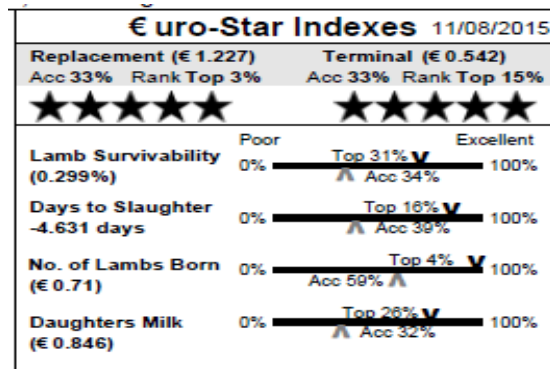

JOHN McLOONE

TULLYARD

Member of LambPlus: Yes

50 Tullyard IE041870900434F Triplet

Earmark: ADF 15001 **Born:** 02/02/15

Sire: Sportsmans Superstar by Baltier Panther

Dam: Andross ADE12028 by Bailey's Pilsudski

Muscle & fat depth scanned: No