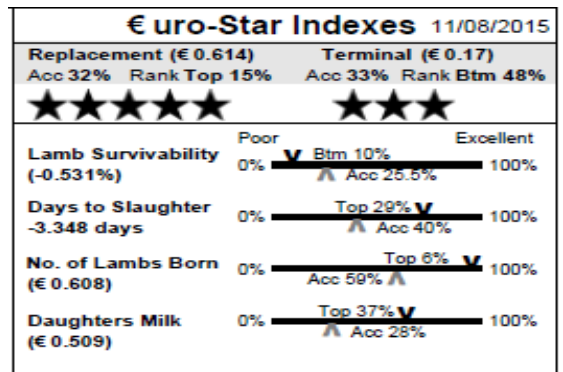

IVOR KILPATRICK

HABISTOWN

Member of LambPlus: No

126 Habistown IE041656502976A ET  
 Earmark: IVI 15002 Born: 26/01/15  
 Sire: Kiltariff Santos by Derryvore Ranger  
 Dam: Clinerty BBY1100225 by Clinerty Par One  
 Muscle & fat depth scanned: No