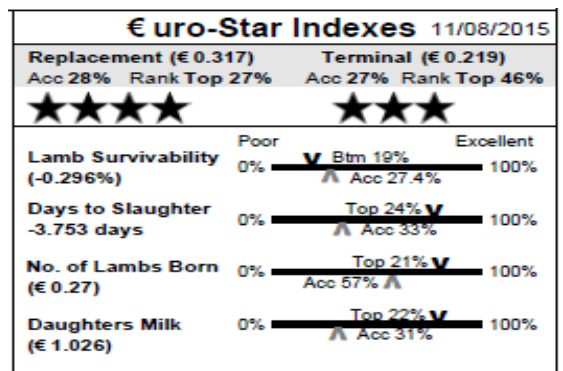

127 Habistown IE041656502975H ET
Earmark: IVI 15001 Born: 26/01/15
Sire: Kiltariff Santos by Derryvore Ranger
Dam: Clinerty BBY1100225 by Clinerty Par One
Muscle & fat depth scanned: No