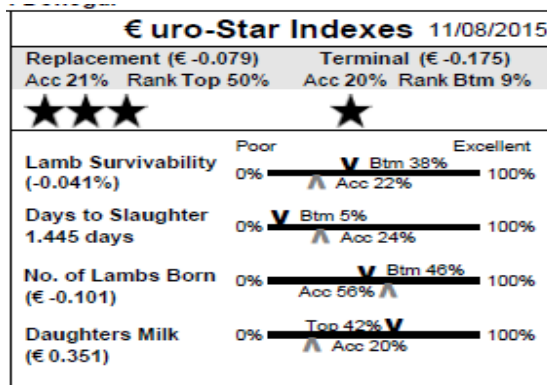

RYAN DOHERTY

HILL VIEW

Member of LambPlus: Yes

10 Hill View Waves IE045753400091H Twin

Earmark: RYE 15007 Born: 22/02/15

Sire: Larahirl Superstar by Tophill Nockout

Dam: Glenross RVG11137 by Fairmount Landmark

Muscle & fat depth scanned: No