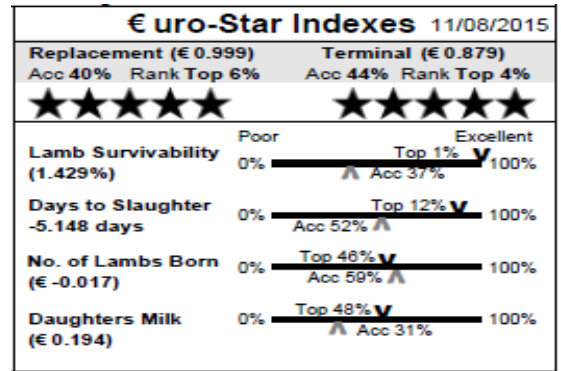

90 Figart IE041819602307J Triplet

Earmark: UJI 15012 Born: 06/02/15

Sire: Kilclammon Viking by Oberstown Usain Bolt

Dam: Figart UJI13024 by Enniscrone Sensational

Muscle & fat depth scanned: Yes