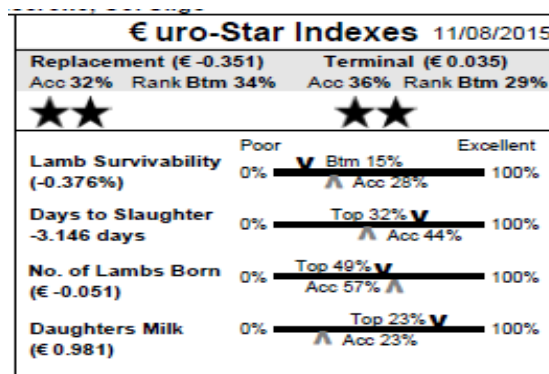

45 Enniscrone IE044164301404C Twin
Earmark: GAI 15043 **Born:** 08/02/15
Sire: Milnbank Valdaron by Strathbogie Untouchable
Dam: Enniscrone GAI12029 by Tamnamoney
Preacher
Muscle & fat depth scanned: Yes