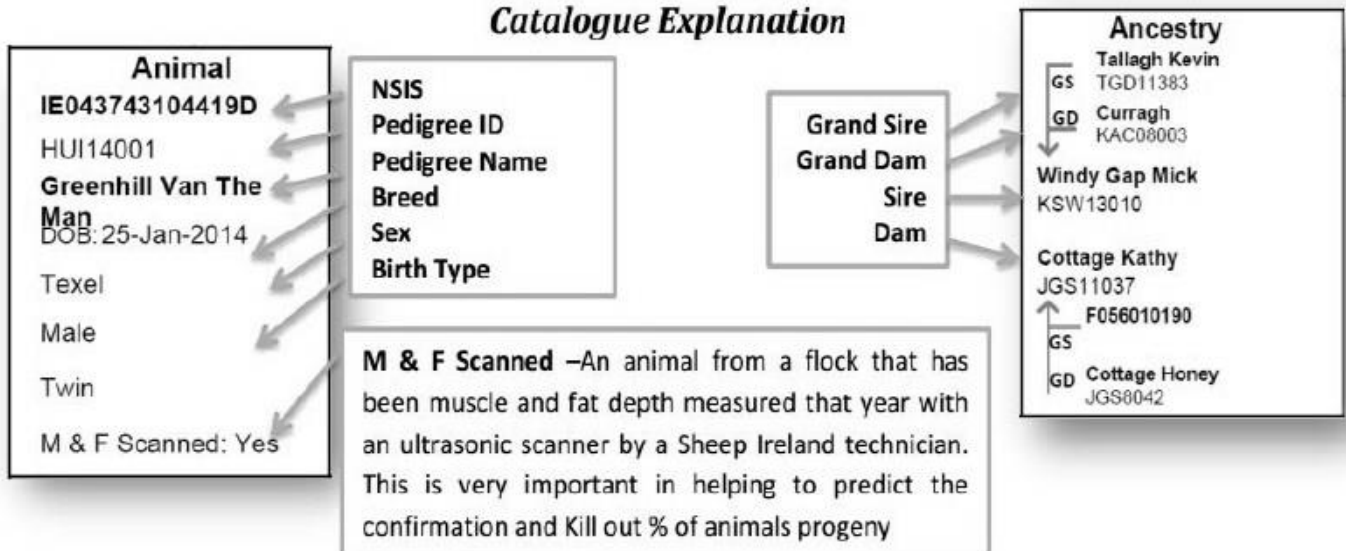

Catalogue Explanation

EuroStars – How to interpret them

- Each star represents where the animal ranks on each index in 20% bounds
- **One star** represents the **bottom 20%** of the breed
- **Five star** represents the **top 20%** of the breed
- The higher the stars, the higher the predicted profitability of that animal

Rank

- This figure indicates more precisely where the animals rank within the breed. eg. Top 11% (see example below)
- This is displayed with the black pointer, the further to the right these are on the scale, the better its position with the breed.