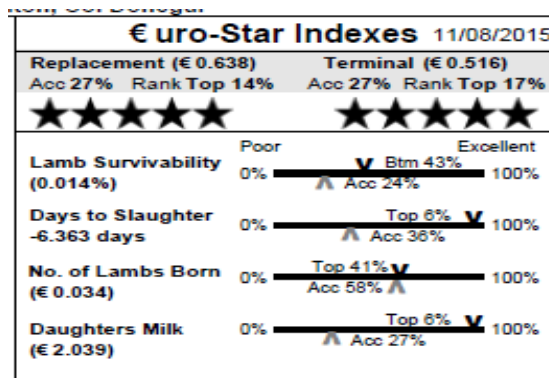

**Dam:** Enniscrone GAI10009 by Millars Outstanding

**Muscle & fat depth scanned:** Yes

**No Eurostar Indexes Available**

**RONNIE EDWARDS**

**HILLSBOROUGH**

**Member of LambPlus: Yes**

**36 Hillsborough IE041575901663G** Twin  
**Earmark:** REI 14040 **Born:** 06/03/14  
**Sire:** Woodbrook Ulster Pride by Glenside Razzle Dazzle  
**Dam:** Hillsborough REI 10007 by Millars Napoleon  
**Muscle & fat depth scanned:** No