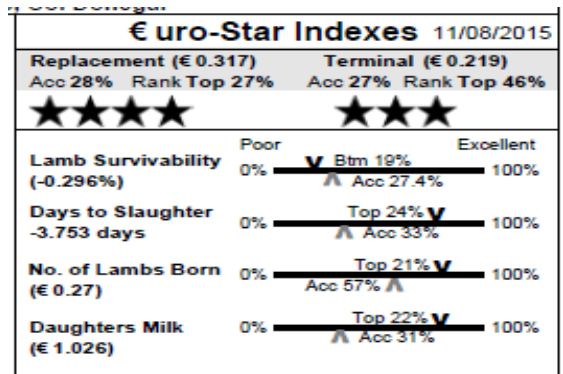

IVOR KILPATRICK

HABISTOWN

Member of LambPlus: No

126 Habistown IE041656502976A ET
Earmark: IVI 15002 Born: 26/01/15
Sire: Kiltariff Santos by Derryvore Ranger
Dam: Clinerty BBY1100225 by Clinerty Par One
Muscle & fat depth scanned: No