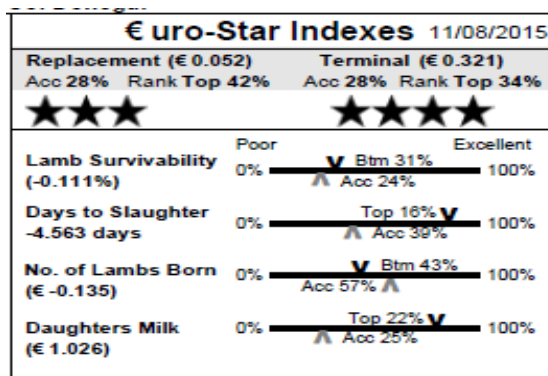

113 Muckish IE041993901535C Twin
Earmark: DGI 15006 Born: 24/01/15
Sire: Fairywater Voodoo by Knock Trident
Dam: Muckish DGI13001 by Deveronvale Oddie
Muscle & fat depth scanned: No