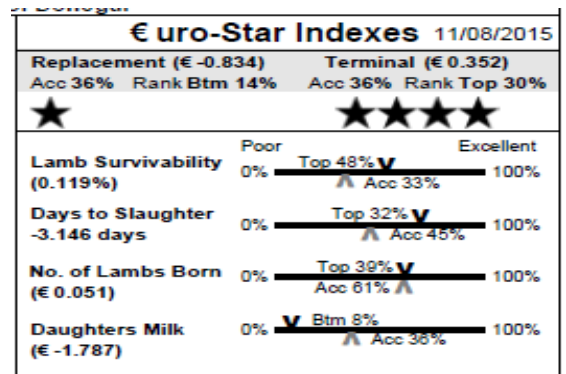

STUART McKEAGUE

CLAGGAN

Member of LambPlus: Yes

64 **Claggan IE041465302459F** Twin
Earmark: KXI 14001 Born: 12/02/14
Sire: Greenhill HUI11082 by Enniscrone Patriot
Dam: Claggan KXI09009 by Chessy Onslaught
Muscle & fat depth scanned: No