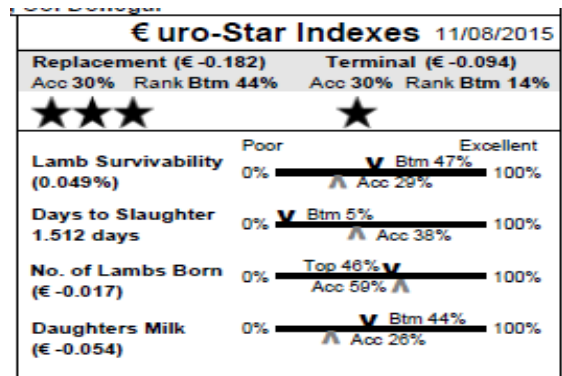

JOHN GREEN

LARAHIRL

Member of LambPlus: No

6 Larahirl (No NSIS listed) **Earmark:** GEI 14019 **Born:** 21/02/14
Sire: Baltier Thunderbird by Stonebridge Roebuck
Dam: Larahirl GEI12030 by Claybury Rocky Balboa

ROGER DOHERTY

URRIS

Member of LambPlus: Yes

7 Urris IE045753400043G Single
Earmark: UYI 14013 **Born:** 20/02/14
Sire: Larahirl Superstar by Tophill Nockout
Dam: Urris UYI09028 by Lisgobbin Link
Muscle & fat depth scanned: No