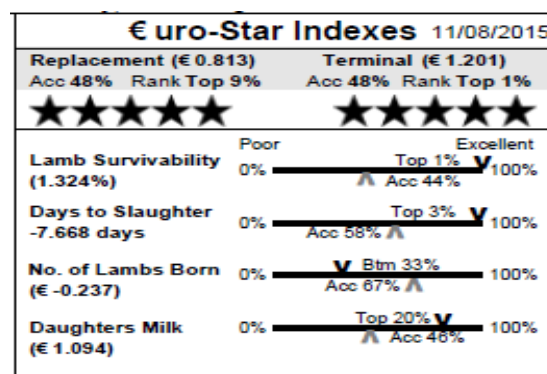

58 Murroe IE041817402581C Twin

Earmark: WME 15003 Born: 28/01/15

Sire: Enniscrone Sensational by Enniscrone Play Boy

Dam: Murroe WME10003 by Speenogue Pierre

Muscle & fat depth scanned: Yes

Comments: Big powerful sheep with great figures