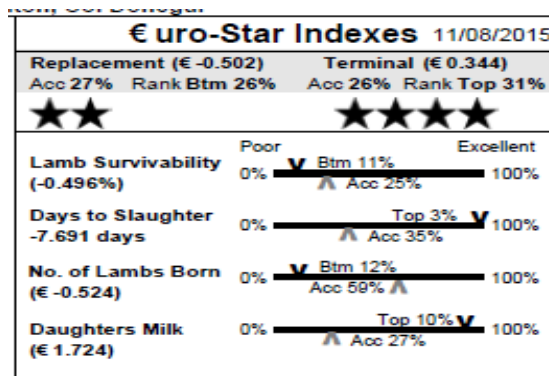

AMANDA & JESSICA McMEEL

MAC'S

Member of LambPlus: No

39 Hillsborough IE041575901593H Single
Earmark: REI 14036 **Born:** 04/03/14
Sire: Woodbrook Ulster Pride by Glenside Razzle Dazzle
Dam: Hillsborough REI11039 by Kilcoursey Rolex
Muscle & fat depth scanned: No
Comments: Used last year. STAP eligible