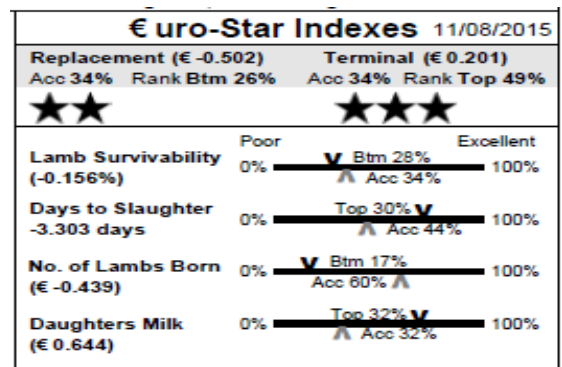

120 Hillcrest IE041599601706G

Twin

Earmark: YZI 14055 Born: 04/03/14

Sire: Sportsmans Superstar by Baltier Panther

Dam: Hillcrest YZI10074 by Tullyhubbert Lancelot

Muscle & fat depth scanned: No