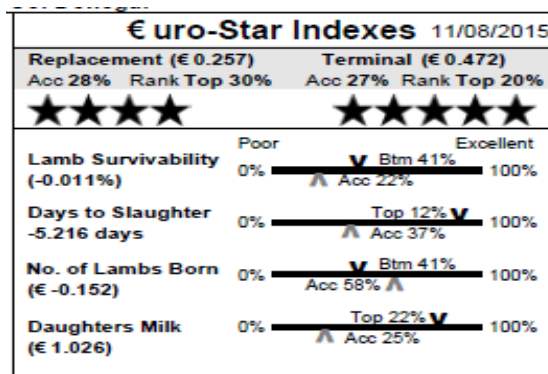

JOHN McGEE

MUCKISH

Member of LambPlus: Yes

112 Muckish IE041993901534A Single
Earmark: DGI 15003 Born: 23/01/15
Sire: Fairywater Voodoo by Knock Trident
Dam: Muckish DGI12025 by Glenside Lone Ranger
Muscle & fat depth scanned: No