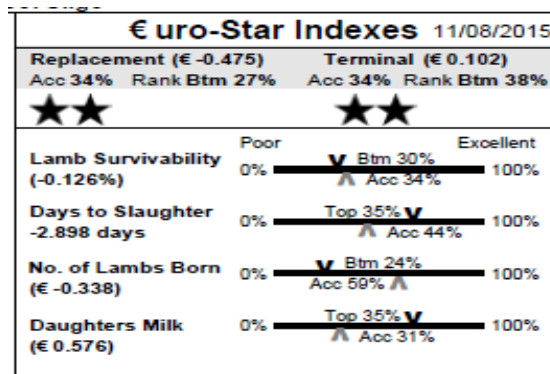

**Muscle & fat depth scanned:** No

*Comments: Used as a lamb, bred well in both commercial and hill flock*

**49 Grangehill Wallace IE044054901573D Single**

**Earmark:** NBF 15002 **Born:** 01/02/15

**Sire:** Sportsmans Superstar by Baltier Panther