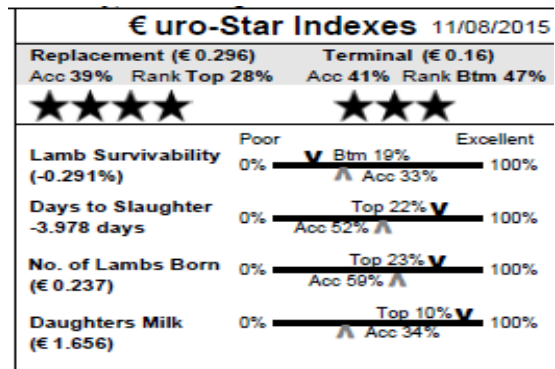

URRIS

Member of LambPlus: Yes

70 Murroe IE041817402564G Single

Earmark: WME 14021 Born: 08/02/14

Sire: Sportsmans Superstar by Baltier Panther

Dam: Hillcrest YZI12065 by Garngour Nobleman

Muscle & fat depth scanned: Yes