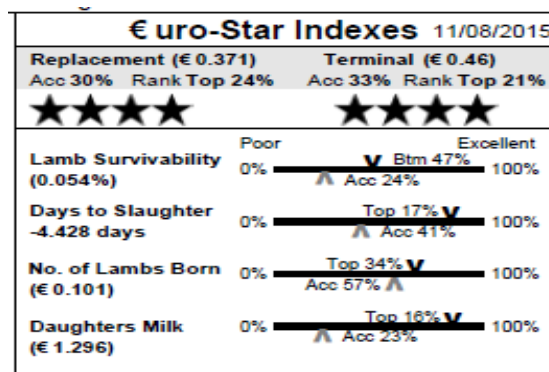

47 Corryhill IE043782201241E Twin
Earmark: MLE 15014 **Born:** 14/02/15
Sire: Mainview Vidal by CFT1302370
Dam: Corryhill MLE13009 by Cherryvale Ringmaster
Muscle & fat depth scanned: Yes
Comments: STAP eligible