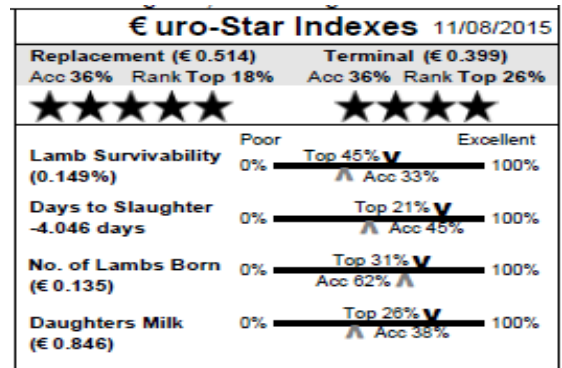

118 Silver Hill (No NSIS Listed)

Single

Earmark: NVI 14043 Born: 25/03/14

Sire: Emlach T-Rex by Glenside Razzle Dazzle

Dam: Silverhill NVI09072 by Hillsborough Nemo

Muscle & fat depth scanned: No

No Eurostar Indexes Available

WILLIAM DOHERTY

HILLCREST

Member of LambPlus: Yes

119 Hillcrest IE041599601675A

Twin

Earmark: YZI 14024 Born: 12/02/14

Sire: Garngour Nobleman by Hexel Lexus

Dam: Hillcrest YZI12007 by Sportsmans Superstar

Muscle & fat depth scanned: No