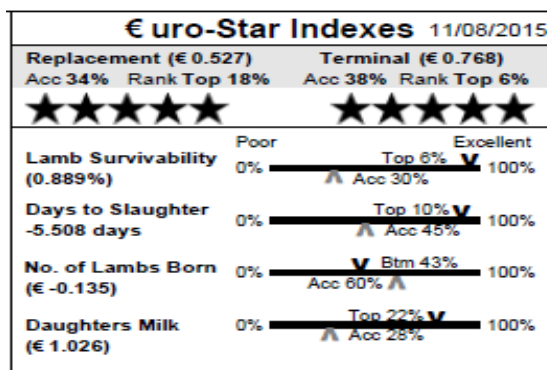

SEAN McGEE

NAVAC

Member of LambPlus: Yes

32 Navac IE041111701540J Twin

Earmark: ZE115040 **Born:** 30/01/15

Sire: Glenside Roller by Strathbogie Python

Dam: Navac ZE112017 by Ballybrooney Phoenix

Muscle & fat depth scanned: Yes

33 Navac IE041111701541B Single

Earmark: ZE115041 **Born:** 30/01/15

Sire: Glenside Roller by Strathbogie Python

Dam: Navac ZE113061 by Bushmills Seargant

Muscle & fat depth scanned: Yes