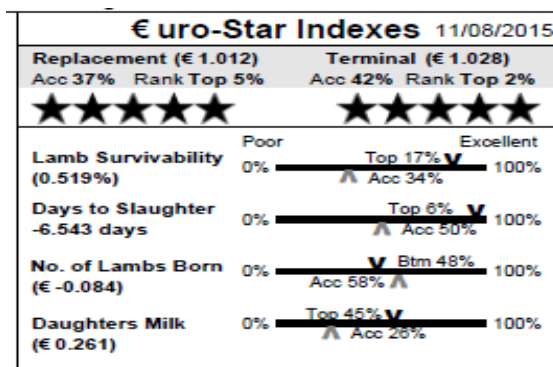

89 Figart IE041819602299B Twin
Earmark: UJI 15013 **Born:** 04/02/15
Sire: Milnbank Ulex by Teiglum Tornado
Dam: Figart UJI10008 by Enniscrone Porn Machine
Muscle & fat depth scanned: Yes