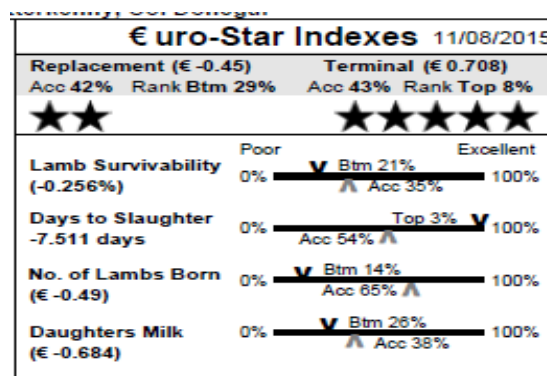

MICHAEL WARD

MURROE

Member of LambPlus: Yes

57 Murroe IE041817402557C Single

Earmark: WME 14014 Born: 06/02/14

Sire: Garngour Nobleman by Hexel Lexus

Dam: Ballybrooney EW110011 by Millars Outstanding

Muscle & fat depth scanned: Yes

Comments: Used as a lamb last year – he was in the top 5% in RPL index