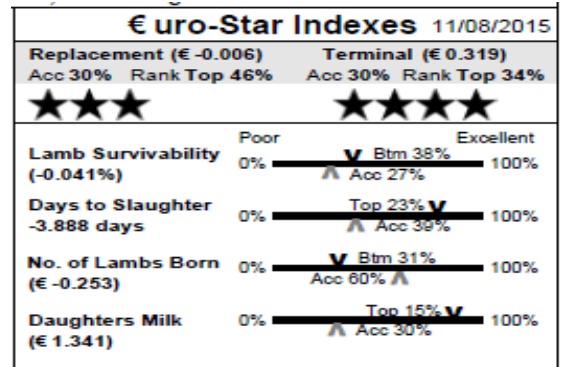

LOUISE EDWARDS

MONEYHILL

Member of LambPlus: No

73 **Hull House Vogue** Earmark: MJH1404443 Born: 03/02/14
Sire: Forkins Rocksolid by Tamnamoney Ned Triplet
Dam: Hull House MJH1101274 by Hull House Rothchild I

74 **Hillsborough IE041575901657E** Twin
Earmark: REI 14021 Born: 18/02/14
Sire: Woodbrook Ulster Pride by Glenside Razzle Dazzle
Dam: Hillsborough REI06006 by Tamnamoney Lad
Muscle & fat depth scanned: No