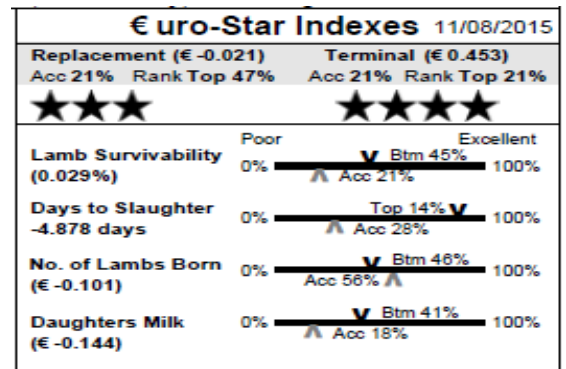

63 **Loughross Wonderfull IE041934200166F** Single
Earmark: PFE 15037 Born: 03/02/15
Sire: Smyllum Van Gaal by Sportsmans Unimog
Dam: Loughross PFE12006 by Livery Predator
Muscle & fat depth scanned: No