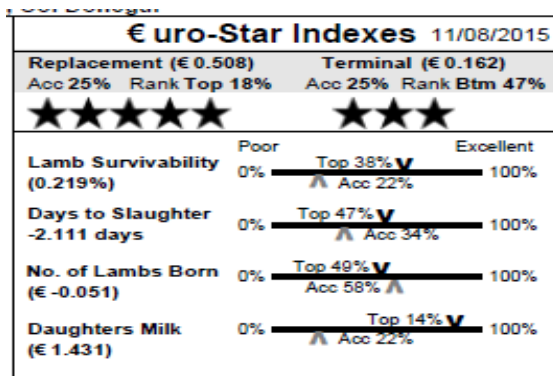

86 Whitehill E041666002900E Single
Earmark: JHI 14015 **Born:** 06/04/14
Sire: Whitehill JHI13010 by Garngour Nobleman
Dam: Whitehill JHI12034 by Mountain View Sam
Muscle & fat depth scanned: Yes