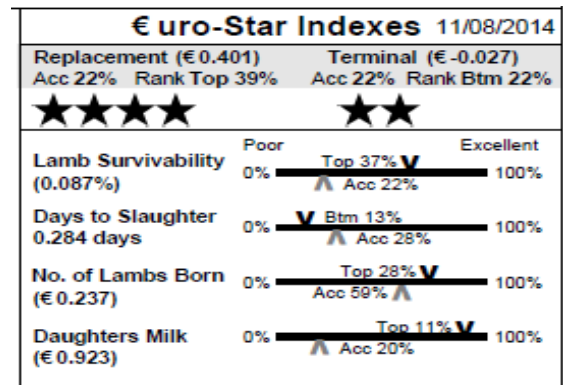

47 Loughross (No NSIS listed) Single
Earmark: PFE14015 **Born:** 04/02/14
Sire: Forkins Smasher by Tamnamoney Navvy
Dam: Loughross PFE09002 by Hillsborough Outlaw
M & F Scanned: No