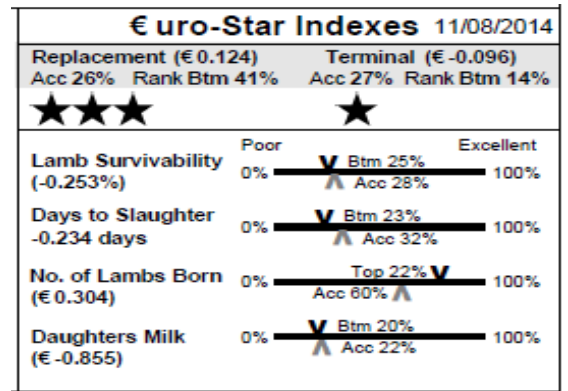

115 Hillcrest (IE041599601673F) Triplet
Earmark: YZI14022 **Born:** 11/02/14
Sire: Sportsmans Superstar by Baltier Panther
Dam: Hillcrest YZI10098 by Hillcrest Never Better
M & F Scanned: No