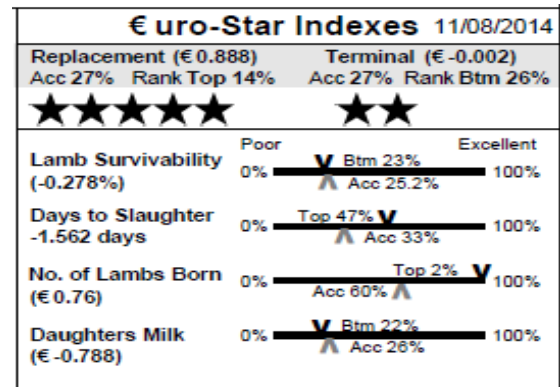

ISOBELL MOORE

LABBADISH

Member of LambPlus: Yes

14 Labbadish (No NSIS listed) Twin
Earmark: IMF13027 Born: 24/02/13
Sire: Labbadish Tyrell by Larahirl Superstar
Dam: Figart UJI10041 by Speenogue Pierre
M & F Scanned: No