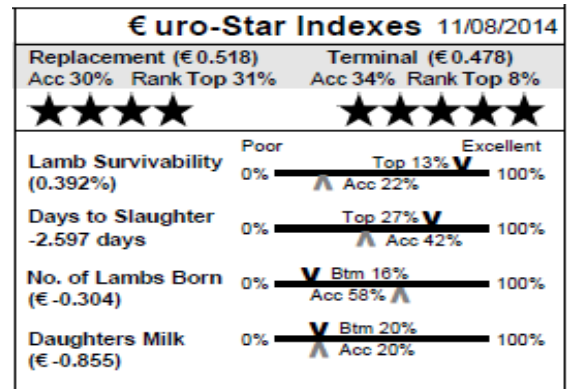

M & F Scanned: Yes

90 Enniscrone (IE044164301300B) Single

Earmark: GAI14051 Born: 17/02/14

Sire: Enniscrone Uncle Jerry by Haddo Ringleader

Dam: Enniscrone GAI12034 by Tamnamoney
Preacher

M & F Scanned: Yes