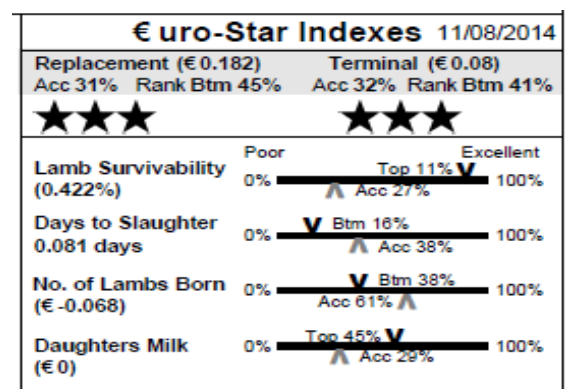

91 Enniscrone (IE044164301290J) ET

Earmark: GAI14007 Born: 11/02/14

Sire: Knock Powerpacker by Tophill Nockout

Dam: Enniscrone GAI09004 by Douganhill McFly

M & F Scanned: Yes

SEAN McGEE

NAVAC

Member of LambPlus: Yes

92 Navac (IE04111701388G) Single

Earmark: ZEI13088 Born: 10/05/14

Sire: Glenside Roller by Strathbogie Python

Dam: Navac ZEI09063 by Mullaghrافتy Knave

M & F Scanned: Yes

97 Andross (IE041890901216G) Triplet