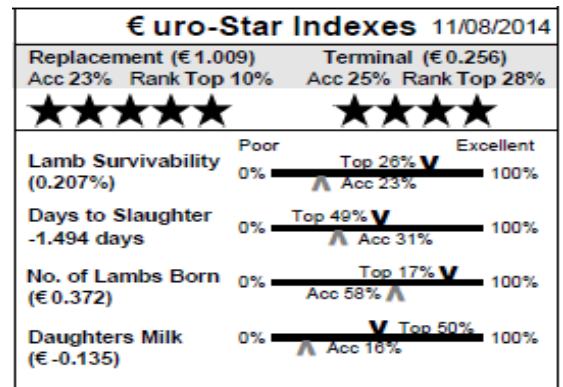

RYAN DOHERTY

HILLVIEW

Member of LambPlus: No

7 Hillview (IE045753400058J) Earmark: RYE 14006 Born: 18/02/14
Sire: Millar's VMG1300851 by Knock Tyson Twin
Dam: Hillview RYE12006 by Larahirl Superstar

RODNEY McLAUGHLIN

CLARA

Member of LambPlus: Yes

8 Clara (IE041482400409E) Twin
Earmark: EX114006 Born: 07/02/14
Sire: Strathbogie Uno by Strathbogie Terminator
Dam: Clara EX110013 by Irish Hill Pharaoh
M & F Scanned: No
Comments: Sire All Ireland Champion