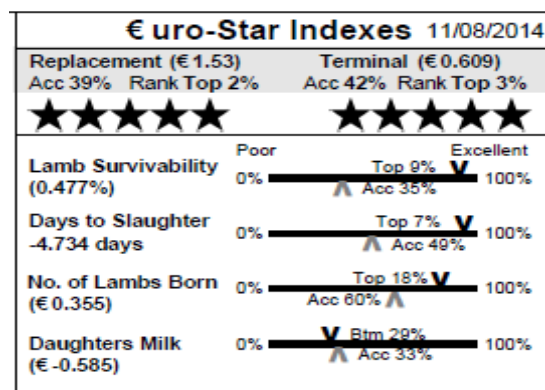

MALACHY McMEEL

CORRYHILL

Member of LambPlus: Yes

2 Corryhill (No NSIS listed) Twin
Earmark: MLE13002 **Born:** 30/01/13
Sire: Cherryvale Ringmaster by Tamnamoney Ned
Dam: Corryhill MLE10013 by Enniscrone Profit Maker
M & F Scanned: Yes