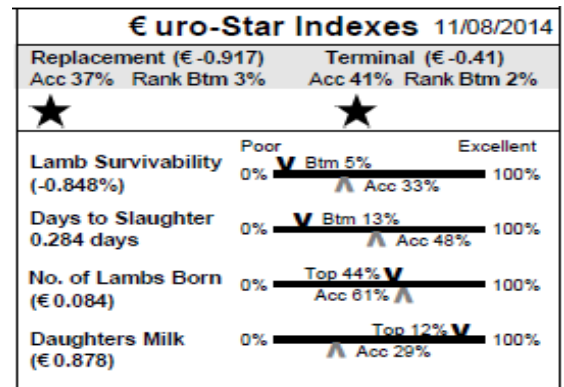

SHANE McHUGH

FIGART

Member of LambPlus: Yes

17 Greenhill (No NSIS listed) Twin

Earmark: UJI13006 Born: 01/02/13

Sire: Straidarran Trooper by Baltier Panther

Dam: Figart UJI10020 by Speenogue Pierre

M & F Scanned: Yes