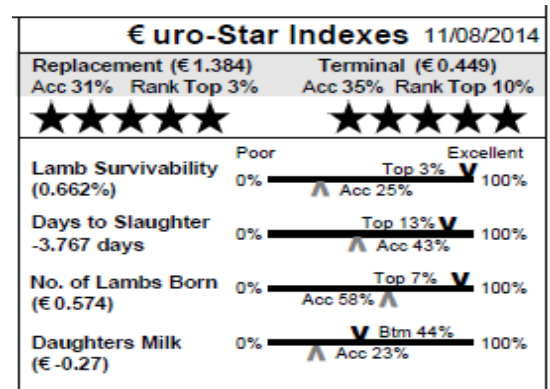

MALACHY McMEEL

CORRYHILL

Member of LambPlus: Yes

20 Corryhill (IE043782201164B) **Twin**
Earmark: MLE14007 **Born:** 11/02/14
Sire: Tamnamoney U-Clinker by Knock Travis
Dam: Corryhill MLE12011 by Cherryvale Ringmaster
M & F Scanned: Yes
Comments: Smart 5 star ram