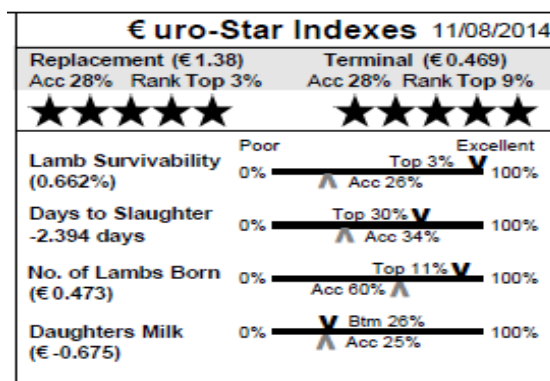

27 Silverhill (IE041810901565H) Twin
Earmark: NVI14015 **Born:** 30/01/14
Sire: Emlach T-Rex by Glenside Razzle Dazzle
Dam: Silverhill NVI11035 by Baileys Ocean
M & F Scanned: No