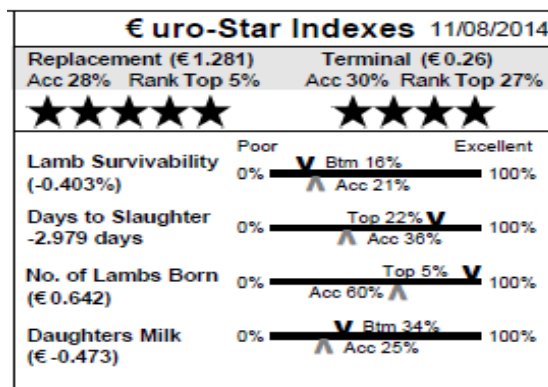

100 Figart (IE041819602137H) Single

Earmark: UJI14001 Born: 28/01/14

Sire: Speenogue Pierre by Roughan Laptop

Dam: Figart UJI12041 by Glenside Razzle Dazzle

M & F Scanned: Yes

101 Figart (IE041819602156H) ET
Earmark: UJI14050 **Born:** 22/02/14
Sire: Castlecairn Sas Commander by Knock Powerpacker
Dam: Figart UJI10001 by Enniscrone Porn Machine
M & F Scanned: Yes