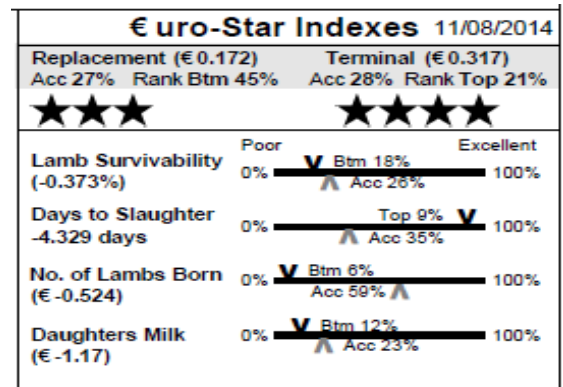

45 Habistown (IE041656502755B) Single
Earmark: IVI14026 **Born:** 01/03/14
Sire: Kiltariff Santos by Derryvore Ranger
Dam: Habistown IVI10030 by Derryvore Oscar
M & F Scanned: No