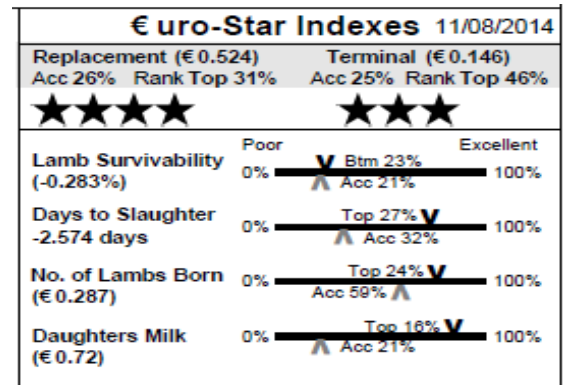

JOHN McGEE

MUCKISH

Member of LambPlus: Yes

78 Muckish (No NSIS listed) ET
Earmark: DGI13077 **Born:** 15/03/13
Sire: Muckish TT by Kiltariff Santos
Dam: Forkins GAF09045 by Douganhill McFly
M & F Scanned: No