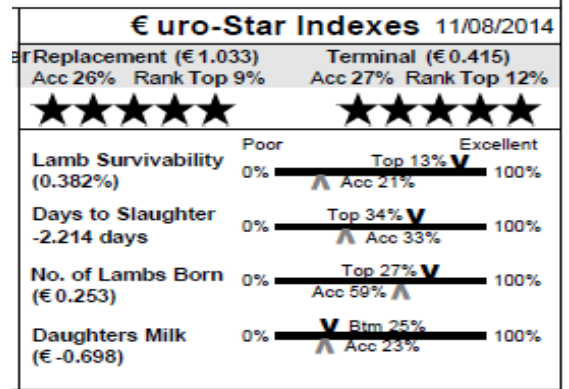

RONAN GALLAGHER

ENNISCRONE

Member of LambPlus: Yes

89 Enniscrone (IE044164301324C) ET

Earmark: GAI14035 Born: 14/02/14

Sire: Strathbogie Terminator by Castlecairn SAS
Commander

Dam: Enniscrone GAI10044 by Tamnamoney
Preacher

M & F Scanned: Yes

90 Enniscrone (IE044164301300B) Single

Earmark: GAI14051 Born: 17/02/14

Sire: Enniscrone Uncle Jerry by Haddo Ringleader

Dam: Enniscrone GAI12034 by Tamnamoney
Preacher

M & F Scanned: Yes