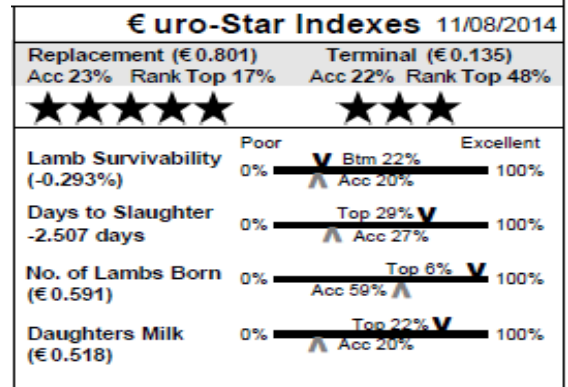

IVOR KILPATRICK

HABISTOWN

Member of LambPlus: Yes

111 Habistown (IE041656502671C) ET
Earmark: IVI13052 Born: 15/03/13
Sire: Muckish TT by Kiltariff Santos
Dam: Habistown GAF090045 by Douganhill McFly
M & F Scanned: No