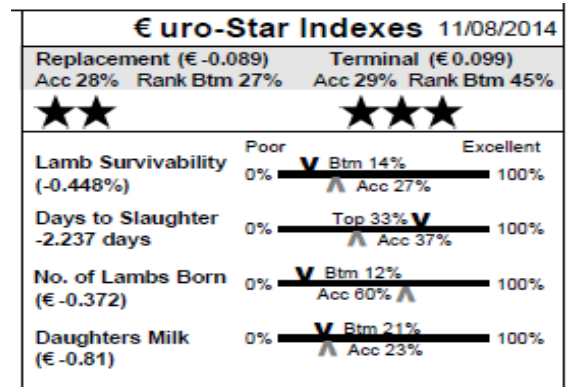

113 Habistown (IE041656502621G) Twin
Earmark: IVI13002 Born: 01/02/13
Sire: Kiltariff Santos by Derryvore Ranger
Dam: Habistown IVI10010 by Derryvore Oscar
M & F Scanned: No