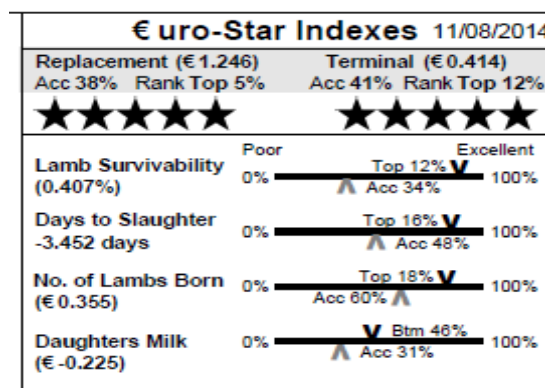

Catalogue Explanation

Euro-Stars – How to interpret them

- Each star represents the ranking of each index in 20% bounds
- One star represents the bottom 20% of the breed
- Five star represents the top 20% of the breed
- The higher the stars, the higher the predicted profitability of that animal

€25 to purchasers of the highest priced Shearling and Ram
Lamb

Females

AMANDA & JESSICA McMEEL

MAC'S

Member of LambPlus: Yes

1 Corryhill (No NSIS listed) Single
Earmark: MLE13013 **Born:** 03/02/13
Sire: Cherryvale Ringmaster by Tamnamoney Ned
Dam: Corryhill MLE11025 by Enniscrone Profit Maker
M & F Scanned: Yes