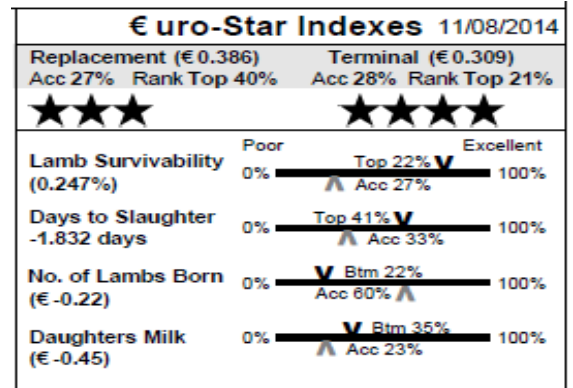

116 Hillcrest (IE041599601658E) Twin
Earmark: YZI14007 **Born:** 09/02/14
Sire: Garngour Nobleman by Hexel Lexus
Dam: Hillcrest YZI10073 by Tullyhubbert Lancelot
M & F Scanned: No