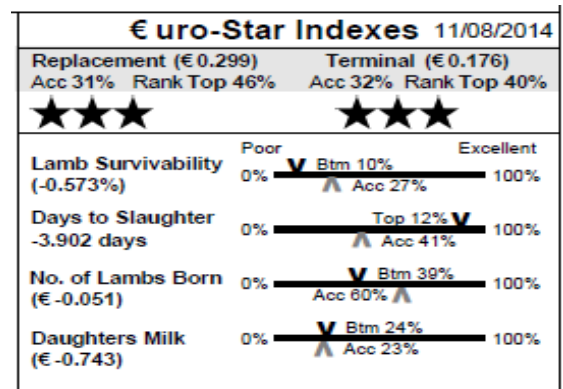

121 Muckish (IE041993901460C) Twin
Earmark: DGI14006 Born: 03/02/14
Sire: Kiltariff Santos by Derryvore Ranger
Dam: Muckish DGI11005 by Glenside Lone Ranger
M & F Scanned: No