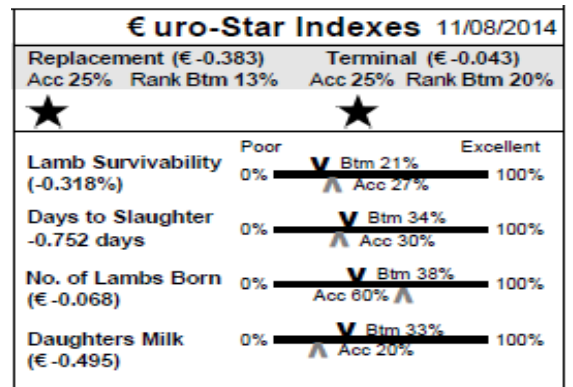

117 Hillcrest (IE041599601700D) Single
Earmark: YZI14049 **Born:** 02/03/14
Sire: Sportsmans Superstar by Baltier Panther
Dam: Hillcrest YZI09040 by Tullyhubbert Oki
M & F Scanned: No