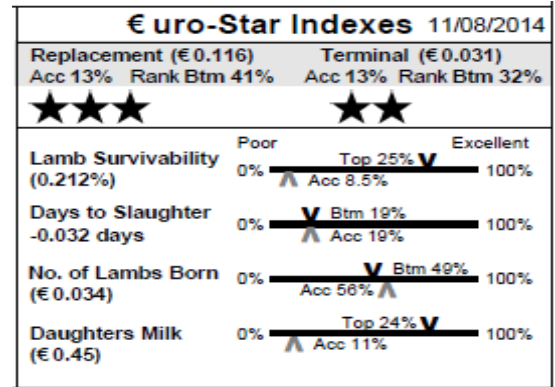

HUGHIE & CATHAL MOONEY

CASHEL HILL

Member of LambPlus: Yes

16 CASHEL HILL (IE041728300852F) Twin

Earmark: HVE14003 Born: 31/01/14

Sire: Derryvore Solid Rock by Ballynahone Riader

Dam: Rams GGG08023 by Rams Nero

M & F Scanned: No