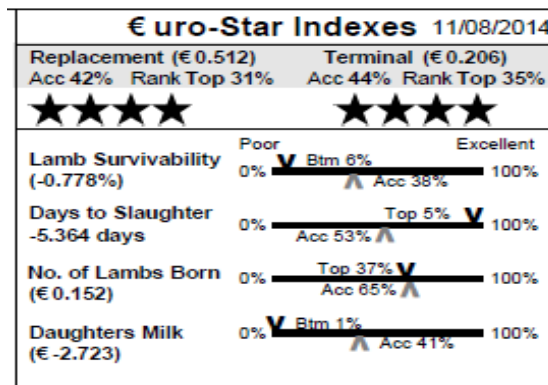

BILLY McKEAGUE

CHURCHVIEW

Member of LambPlus: No

103 Church View (No NSIS listed) **Earmark:** BKE13005 **Born:** 19/02/13
Sire: Speenogue Ronaldo by Enniscrone Porn Machine **Twin**
Dam: Claggan BKE10007 by Church View Omega

STUART McKEAGUE

CLAGGAN

Member of LambPlus: Yes

104 Claggan (No NSIS listed) Twin
Earmark: KXI13009 **Born:** 18/02/13
Sire: Speenogue Ronaldo by Enniscrone Porn Machine
Dam: Claggan KXI10003 by Church View Omega
M & F Scanned: No

105 Claggan (No NSIS listed) Single
Earmark: KXI13003 **Born:** 15/02/13
Sire: Kildowney Pulse by Kildowney Gci
Dam: Claggan KXI11055 by Speenogue Ronaldo
M & F Scanned: No