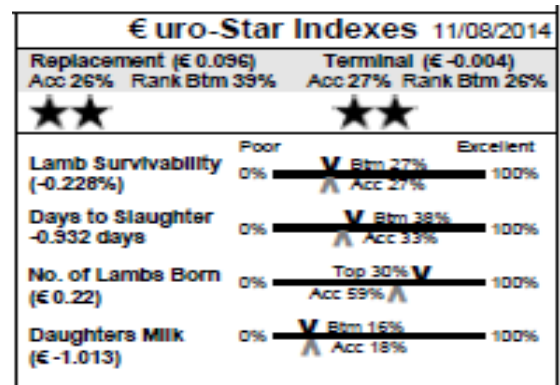

JAMES McGRATH

COLLAR ROCK

Member of LambPlus: Yes

54 Collar Rock (IE041766801945A) Single

Earmark: GRE13008 **Born:** 14/02/13

Sire: Foundry Rockstar by Ballyhivistock Price Charming

Dam: Collar Rock GRE11007 by Collar Rock Rambo

M & F Scanned: No

Comments: Great muscled ram

A & R WILSON

SHANNAGH

Member of LambPlus: Yes

55 Shannagh (No NSIS listed) Single

Earmark: RWI14022 **Born:** 10/02/14

Sire: Sportsmans Superstar by Baltier Panther

Dam: Shannagh RWI12056 by Mullan Stamper

M & F Scanned: No