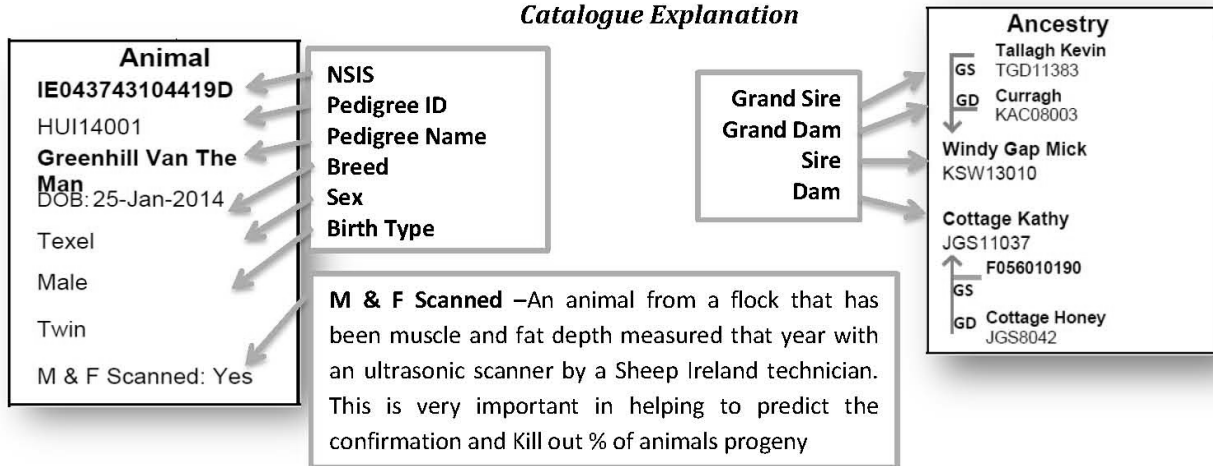

Background

Sheep Ireland was established “To achieve the greatest possible improvement, from genetic and other factors, in the profitability of the national sheep flock for the benefit of the Irish farmers and sheep industry”.

How to select a ram fit for purpose?

Evaluations should **never be the only tool** you use when selecting animals for breeding. Animals must also be examined to ensure the animal is also physically correct; an animal that is not physically correct (ie. mouth, feet, etc.) cannot compensate for this fault regardless of its evaluation and should be avoided for breeding purposes.

Catalogue Explanation

Euro-Stars – How to interpret them

- Each star represents the ranking of each index in 20% bounds
- One star represents the bottom 20% of the breed
- Five star represents the top 20% of the breed
- The higher the stars, the higher the predicted profitability of that animal

Rank

- This figure indicates more precisely where the animals rank within the breed. eg. Top 11% (see example below)
- This is displayed with the black pointer, the further to the right these are on the scale, the better its position with the breed.

Acc % (Accuracy%)

- Acc is an abbreviation of Accuracy. This figure is very important as it represents the amount of data behind each evaluation. Where Acc is low, much less emphasis should be placed on the evaluation, and vice versa.
- This is displayed with the grey pointer, the further to the right these are on the scale, the more information this evaluation is based on. e.g. Acc 43% (see example above)