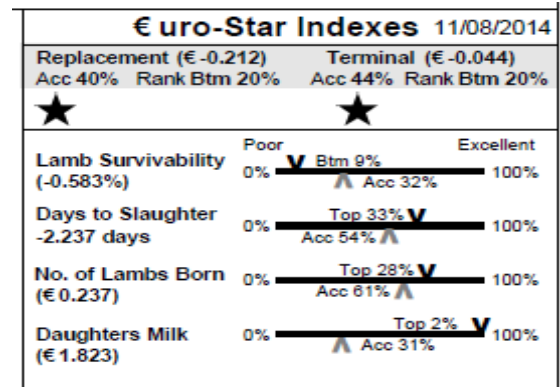

JOHN & COLM McHUGH

GREENHILL

Member of LambPlus: Yes

13 Greenhill (IE043743104186H) Twin
Earmark: HUI13092 Born: 17/02/13
Sire: Straidarran Trooper by Baltier Panther
Dam: Greenhill HUI10149 by Enniscrone Patriot
M & F Scanned: Yes