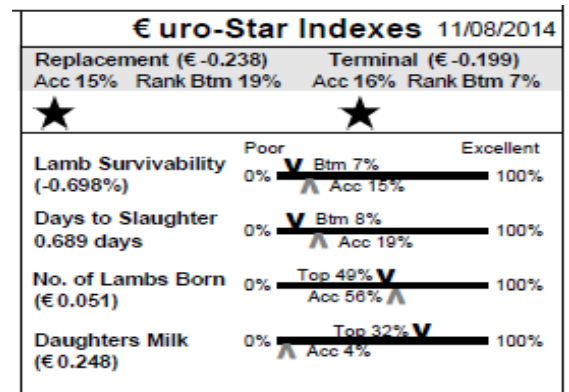

Catalogue Explanation

Euro-Stars – How to interpret them

- Each star represents the ranking of each index in 20% bounds
- One star represents the bottom 20% of the breed
- Five star represents the top 20% of the breed
- The higher the stars, the higher the predicted profitability of that animal

SEAMUS ROBINSON

GOLDRUM

Member of LambPlus: No

18 Goldrum (No NSIS listed) **Earmark:** SRE14002 **Born:** 02/02/14
Sire: Milnbank Ulex by Teiglum Tornado
Dam: Goldrum SRE09001 by Chessy Onslaught

AMANDA & JESSICA McMEEL

MAC'S

Member of LambPlus: Yes

19 Mac's (IE043782201180E) **ET**
Earmark: AMF14001 **Born:** 03/02/14
Sire: Scholars Twenty Twelve by Mullan Supremacy
Dam: Poseyhill XPB1200507 by Baltier Rascal I
M & F Scanned: No