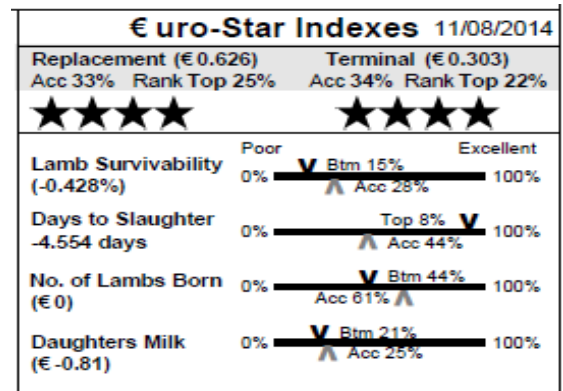

120 Muckish (IE041993901467H) Single
Earmark: DGI14032 Born: 19/02/14
Sire: Kiltariff Santos by Derryvore Ranger
Dam: Muckish DGI07020 by Forkins Ladbrokes
M & F Scanned: No