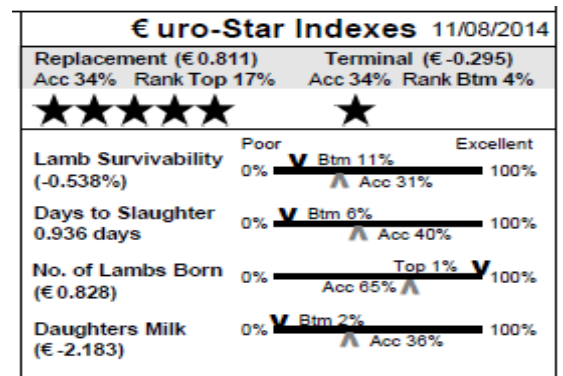

WILLIAM DOHERTY

HILLCREST

Member of LambPlus: Yes

11 Hillcrest (No NSIS listed) Twin
Earmark: YZI13009 **Born:** 07/02/13
Sire: Tophill Nockout by Straidarran Maverick
Dam: Hillcrest YZI05028 by Knock He's The One
M & F Scanned: No