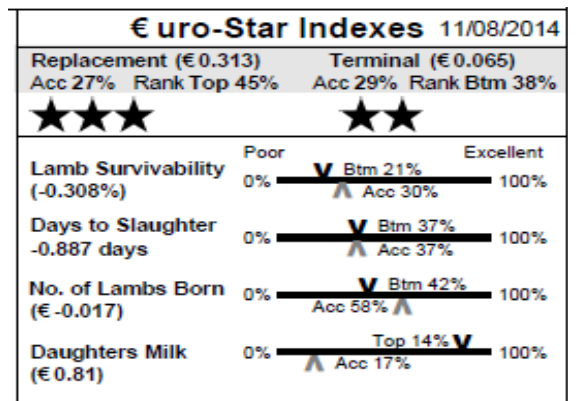

LOUISE EDWARDS

MONEYHILL

Member of LambPlus: No

65 Fairyglen Tomboy (No NSIS listed) Single
 Earmark: KSF1200227 Born: 05/03/12
 Sire: Fairyglen Prancer by Forkins North Star
 Dam: Fairyglen KSF08007 by Mellor Vale Masterpiece
 M & F Scanned: No