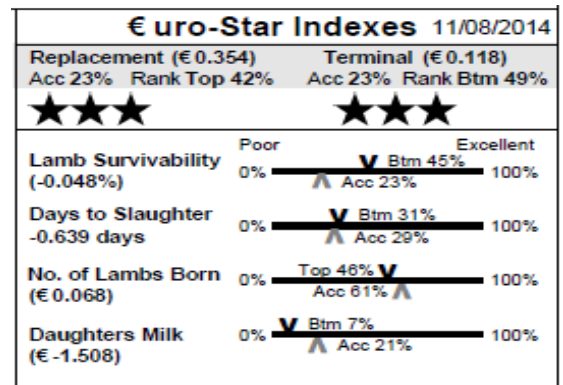

PATRICK FRIEL LOUGHROSS

Member of LambPlus: Yes

46 Loughross (No NSIS listed) Single
Earmark: PFE14005 **Born:** 04/02/14
Sire: Kilcoursey Rolex by Shannagh Lucky
Dam: Loughross PFE08036 by Loughross My Star
M & F Scanned: No