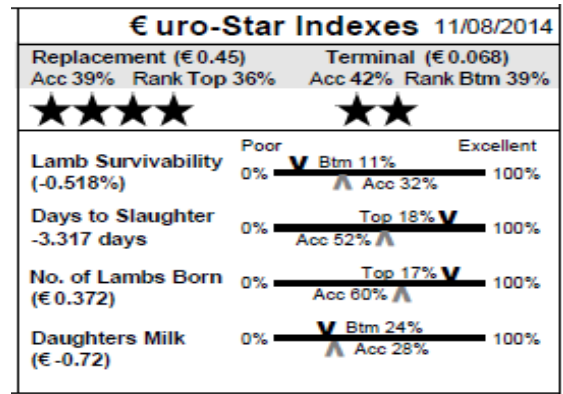

73: Greenhill (IE043743104509E) Single
Earmark: HUI14091 **Born:** 31/01/14
Sire: Annakisha Titan by Glenside Razzle Dazzle
Dam: Greenhill HUI11024 by Hillcrest Rocket Man
M & F Scanned: Yes