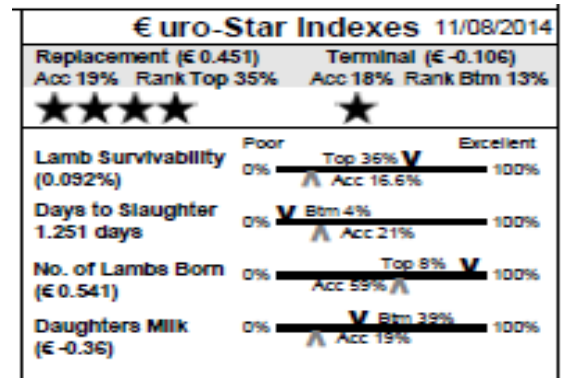

JAMES McGRATH

COLLAR ROCK

Member of LambPlus: Yes

9 Collar Rock (IE041766801960B) Twin
Earmark: GRE13004 **Born:** 10/02/13
Sire: Foundry Rockstar by Ballyhivistock Prince Charming
Dam: Callen CLI08118 by Hillsborough Lennon
M & F Scanned: No

A & R WILSON

SHANNAGH

Member of LambPlus: Yes

10 Shannagh (No NSIS listed) Triplet
Earmark: YZI13010 **Born:** 06/02/13
Sire: Kiltrob Tomos by Knock Orion
Dam: Shannagh RWI 10021 by Deveronvale Oddie
M & F Scanned: No