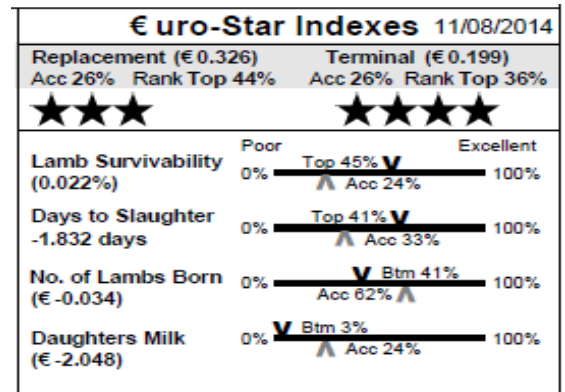

RONNIE EDWARDS

HILLSBOROUGH

Member of LambPlus: Yes

62 Hillsborough (No NSIS listed) Twin
Earmark: REI13066 Born: 02/03/13
Sire: Kilcoursey Rolex by Shannagh Lucky
Dam: Hillsborough REI09003 by Millars Napoleon
M & F Scanned: No