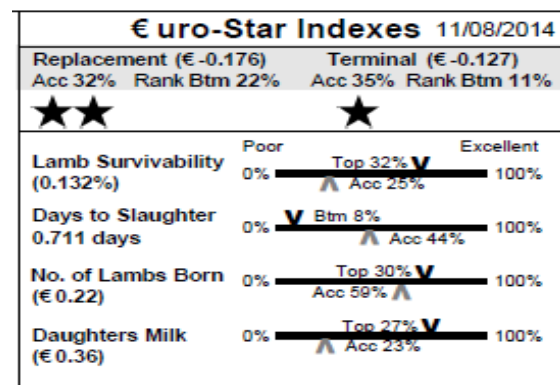

Catalogue Explanation

Euro-Stars – How to interpret them

- Each star represents the ranking of each index in 20% bounds
- One star represents the bottom 20% of the breed
- Five star represents the top 20% of the breed
- The higher the stars, the higher the predicted profitability of that animal

ISOBELL MOORE

LABBADISH

Member of LambPlus: Yes

14 Labbadish (No NSIS listed) Twin
 Earmark: IMF13027 Born: 24/02/13
 Sire: Labbadish Tyrell by Larahirl Superstar
 Dam: Figart UJI10041 by Speenogue Pierre
 M & F Scanned: No

SEAN McGEE

NAVAC

Member of LambPlus: Yes

15 Navac (IE041111701439F) Single
 Earmark: ZE114039 Born: 29/01/14
 Sire: Glenside Roller by Strathbogie Python
 Dam: Navac ZE112076 by Straidarren Phoneix
 M & F Scanned: Yes