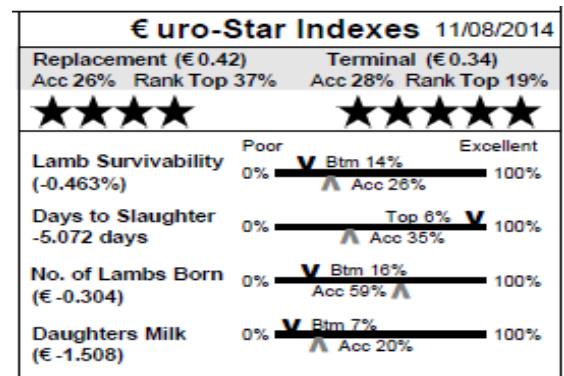

44 Habistown (IE041656502758H) Single
Earmark: IVI14029 Born: 01/03/14
Sire: Kiltariff Santos by Derryvore Ranger
Dam: Habistown IVI11006 by Derryvore Oscar
M & F Scanned: No