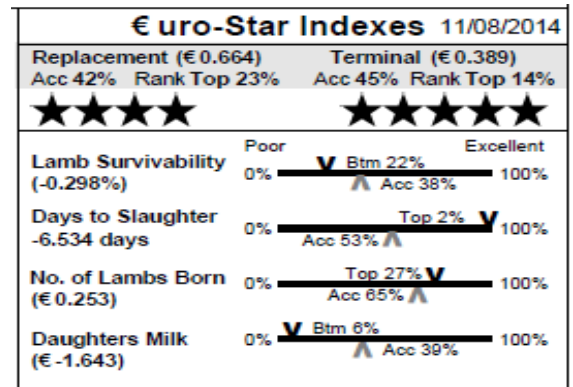

SHANE McHUGH

FIGART

Member of LambPlus: Yes

100 Figart (IE041819602137H) Single

Earmark: UJI14001 Born: 28/01/14

Sire: Speenogue Pierre by Roughan Laptop

Dam: Figart UJI12041 by Glenside Razzle Dazzle

M & F Scanned: Yes