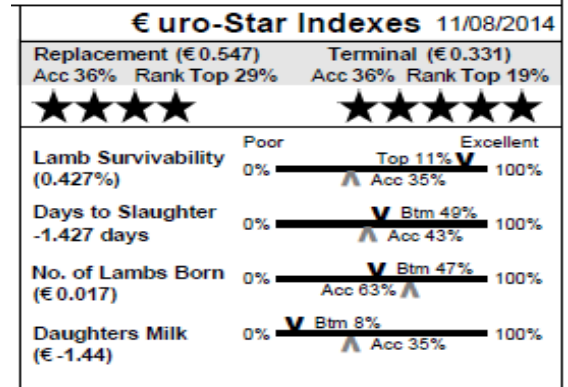

97 Andross (IE041890901216G) Triplet

Earmark: ADE13021 Born: 19/02/13

Sire: Billary Hill Official by Roughan Laptop

Dam: Andross ADE11019 by Baileys Pilsudski

M & F Scanned: No

98 Andross (IE041890901374B) Single

Earmark: ADE14018 Born: 21/02/14

Sire: Billary Hill Official by Roughan Laptop

Dam: Andross ADE12038 by Ballybrooney New Ram

M & F Scanned: No

HUGHIE & CATHAL MOONEY CASHEL HILL

Member of LambPlus: Yes

99 CASHEL HILL (IE041728300852F) ET

Earmark: HVE14009 Born: 31/01/14

Sire: Derryvore Solid Rock by Ballynahone Raider

Dam: Blackstown WWB08041 by Mellor Vale

Masterpiece

M & F Scanned: No

Comments: Nice correct ram lamb with good top line and gigot

SHANE McHUGH

FIGART

Member of LambPlus: Yes

100 Figart (IE041819602137H) Single

Earmark: UJI14001 Born: 28/01/14

Sire: Speenogue Pierre by Roughan Laptop

Dam: Figart UJI12041 by Glenside Razzle Dazzle

M & F Scanned: Yes