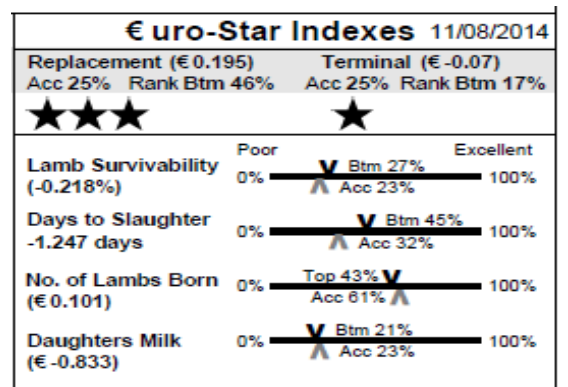

RONNIE EDWARDS HILLSBOROUGH

Member of LambPlus: Yes

118 Hillsborough (No NSIS listed) Twin
Earmark: REI13006 **Born:** 16/02/13
Sire: Fairywater Tribute by Cornerstone Isaac
Dam: Hillsborough REI09037 by Hillsborough Nemo
M & F Scanned: No