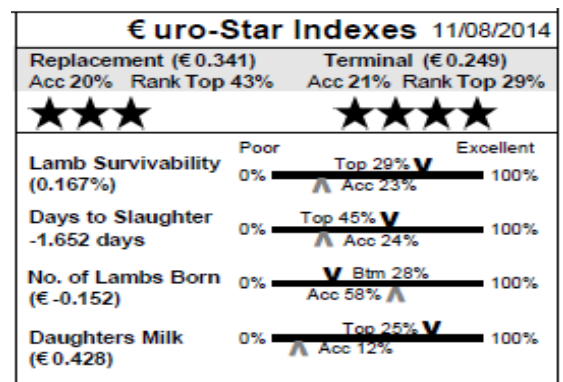

ROGER DOHERTY URRIS

Member of LambPlus: Yes

48 Urris (IE045753400038G) Single
Earmark: UYI14008 **Born:** 05/02/14
Sire: Strathbogie Uno by Strathbogie Terminator
Dam: Urris UYI11003 by Urris UYI10019
M & F Scanned: No