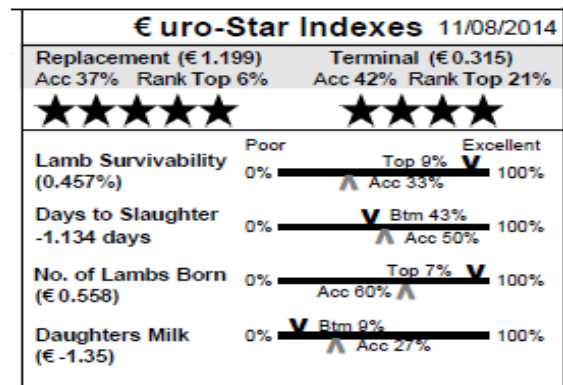

McHUGH BROS

SPEENOGUE

Member of LambPlus: Yes

75 Speenogue (IE041565904193B) Single
Earmark: IUI14020 **Born:** 16/02/14
Sire: Glenside Tomboy by Hull House Space Cowboy
Dam: Hillcrest YZI09055 by Irish Hill Opal
M & F Scanned: Yes