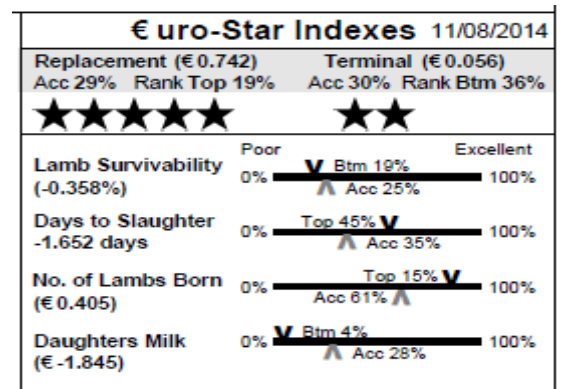

RONAN GALLAGHER

ENNISCRONE

Member of LambPlus: Yes

89 Enniscrone (IE044164301324C) ET

Earmark: GAI14035 Born: 14/02/14

Sire: Strathbogie Terminator by Castlecairn SAS
Commander

Dam: Enniscrone GAI10044 by Tamnamoney
Preacher

M & F Scanned: Yes

90 Enniscrone (IE044164301300B) Single

Earmark: GAI14051 Born: 17/02/14

Sire: Enniscrone Uncle Jerry by Haddo Ringleader

Dam: Enniscrone GAI12034 by Tamnamoney
Preacher

M & F Scanned: Yes

91 Enniscrone (IE044164301290J) ET

Earmark: GAI14007 Born: 11/02/14

Sire: Knock Powerpacker by Tophill Nockout

Dam: Enniscrone GAI09004 by Douganhill McFly

M & F Scanned: Yes

SEAN McGEE

NAVAC

Member of LambPlus: Yes

92 Navac (IE04111701388G) Single

Earmark: ZEI13088 Born: 10/05/14

Sire: Glenside Roller by Strathbogie Python

Dam: Navac ZEI09063 by Mullaghrافتy Knave

M & F Scanned: Yes