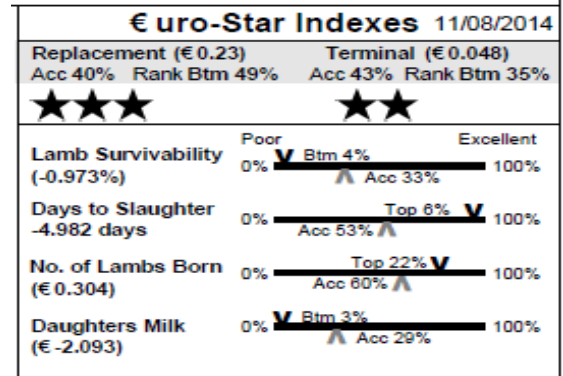

74 Greenhill (IE043743104531A) Twin
Earmark: HUI14113 **Born:** 14/02/14
Sire: Annakisha Titan by Glenside Razzle Dazzle
Dam: Greenhill HUI11045 by McArthur Prince Of Dance
M & F Scanned: Yes