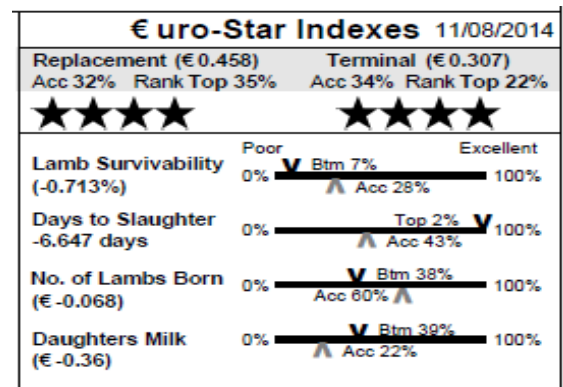

80 Muckish U Nutter (No NSIS listed) Twin
Earmark: DGI13003 **Born:** 05/02/13
Sire: Kiltariff Santos by Derryvore Ranger
Dam: Muckish DGI08077 by Bridgeford
M & F Scanned: No
Comments: Used as a lamb