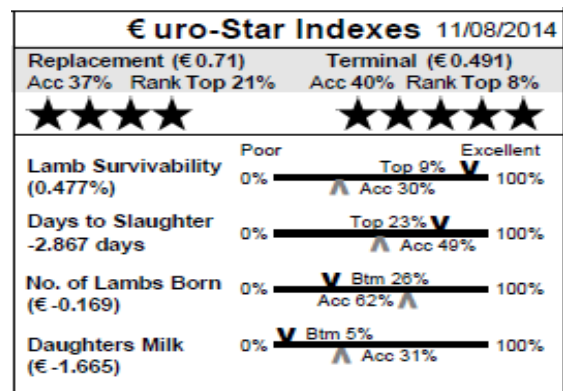

SHANE McHUGH

FIGART

Member of LambPlus: Yes

122 Figart (IE041819602146G) Single
Earmark: UJI14010 Born: 05/02/14
Sire: Ballybrooney Universal by Wayside Topgun
Dam: Figart UJI08052 by Miller Maradona
M & F Scanned: Yes