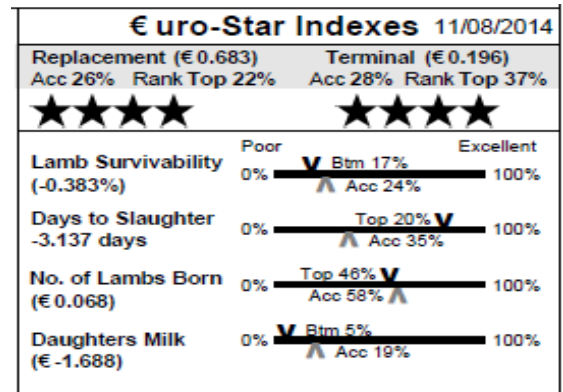

JOHN McGEE

MUCKISH

Member of LambPlus: Yes

119 Muckish (IE041993901468A) Single
Earmark: DGI14034 Born: 21/02/14
Sire: Kiltariff Santos by Derryvore Ranger
Dam: Muckish DGI12063 by Deveronvale Oddie
M & F Scanned: No