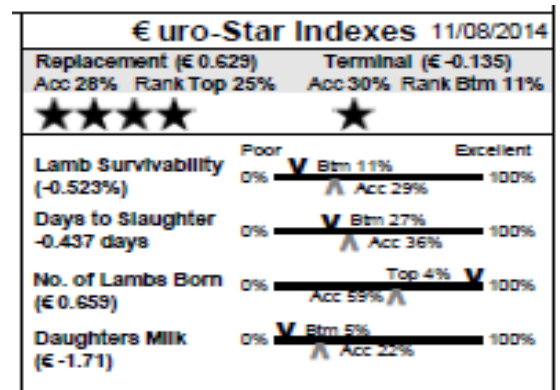

56 Shannagh (No NSIS listed) Twin

Earmark: RWI14008 **Born:** 07/02/14

Sire: Sportsmans Superstar by Baltier Panther

Dam: Shannagh RWI11031 by Tophill Nockout

M & F Scanned: No

57 Shannagh (No NSIS listed) Single

Earmark: RWI14023 **Born:** 11/02/14

Sire: Sportsmans Superstar by Baltier Panther

Dam: Shannagh RWI12004 by Tophill Nockout

M & F Scanned: No