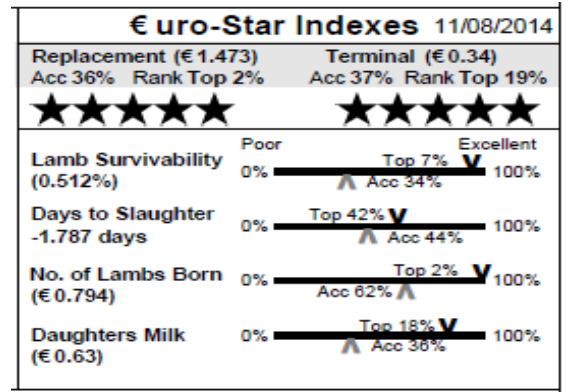

97 Andross (IE041890901216G) Triplet

Earmark: ADE13021 Born: 19/02/13

Sire: Billary Hill Official by Roughan Laptop

Dam: Andross ADE11019 by Baileys Pilsudski

M & F Scanned: No

98 Andross (IE041890901374B) Single

Earmark: ADE14018 Born: 21/02/14

Sire: Billary Hill Official by Roughan Laptop

Dam: Andross ADE12038 by Ballybrooney New Ram

M & F Scanned: No