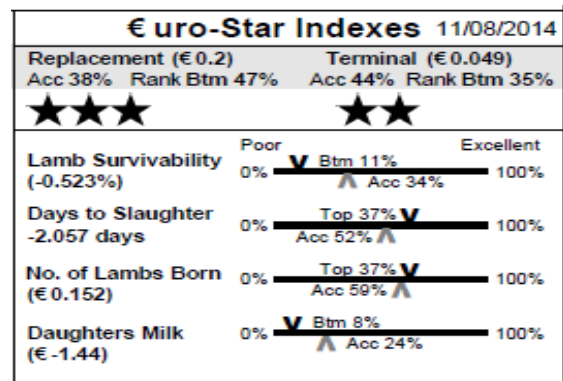

76 Speenogue (IE041565904198C) Twin
Earmark: IUI14025 **Born:** 20/02/14
Sire: Glenside Tomboy by Hull House Space Cowboy
Dam: Speenogue IUI11021 by McArthur Prince Of Dance
M & F Scanned: Yes