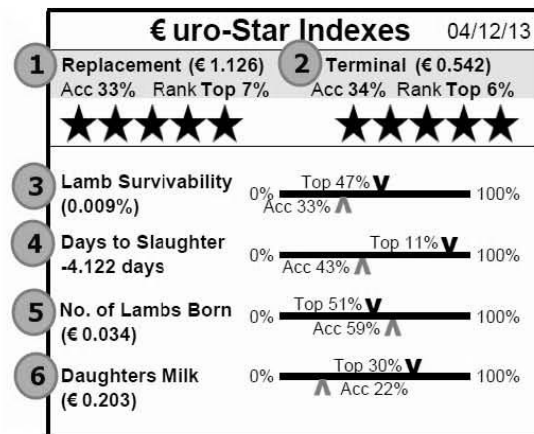

1) **Replacement (€1.126)** – If a farmer desires a ram to breed both lambs both for slaughter and replacement ewe lambs then they should select a ram based on this index. The bulk of this index is a combination of Lamb Survivability, Days to Slaughter, No. of lambs born & Daughters milk. The € value beside the index represents the difference in profit that each lamb sired from this ram will have.
2) **Terminal (€0.542)** – If a farmer desires a ram to breed only lambs both for slaughter then they should select a ram based on this index. The bulk of this index is a combination of Lamb Survivability, Days to Slaughter. The € value beside the index represents the difference in profit that each lamb sired from this ram will have.
3) **Days to slaughter** – This ranks animals on their genetic ability to grow. The index associated with this trait represents the difference in the predicted number of days required for the progeny of this ram to reach the desired slaughtered weight compared with other animals of the same breed.
4) **Lamb Survivability** – This ranks animals based on lambing ease and lamb survival rate. Every positive % point on this index is an extra lamb surviving to 40 days and vice versa.
5) **No. of Lambs Born** – This ranks animals based on the predicted prolificacy of the females from this animal compared with other animals of the same breed
6) **Daughters Milk** – This ranks animals based on the predicted milking performance of its daughters compared with other animals of the same breed

Ram Search

The Sheep Ireland Online Ram search is also available at sheep.ie; you can use this tool to get the most up to date evaluations for a ram, to search for rams by county, breed and evaluation ratings.

Contact Us

To Find out more about Euro-Star rams, LambPlus or the Online Ram search you can

1) Visit www.sheep.ie
2) E-mail query at sheep.ie
3) Call us on 1850 601 901