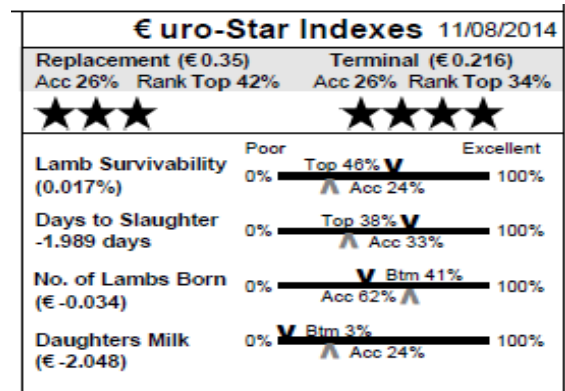

63 Hillsborough (No NSIS listed) Twin
Earmark: REI13065 Born: 02/03/13
Sire: Kilcoursey Rolex by Shannagh Lucky
Dam: Hillsborough REI09003 by Millars Napoleon
M & F Scanned: No