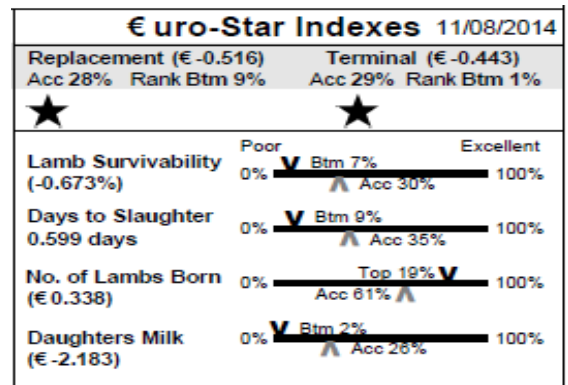

WILLIAM DOHERTY

HILLCREST

Member of LambPlus: Yes

114 Hillcrest (IE041599601663E) Single
Earmark: YZI14012 Born: 10/02/14
Sire: Sportsmans Superstar by Baltier Panther
Dam: Hillcrest YZI06054 by Knock He's The One
M & F Scanned: No