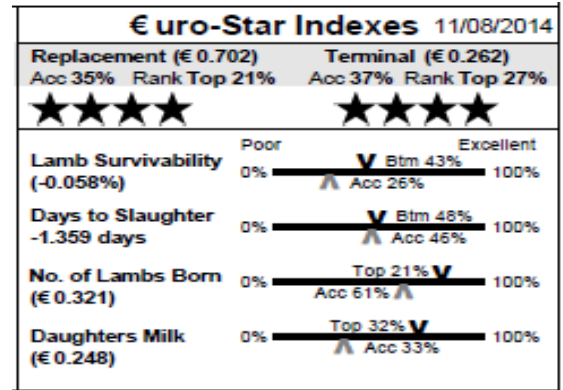

EMMET SWEENEY

QUIGABAR

Member of LambPlus: Yes

5 Quigabar (IE044166500267G) Twin
Earmark: ESF14010 Born: 12/02/14
Sire: Tamnamoney Preacher by Ballynahone Oscar
Dam: Enniscrone GAI10009 by Millar's
Outstanding
M & F Scanned: Yes