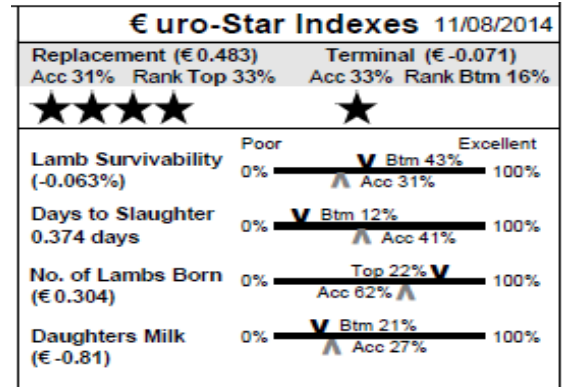

112 Habistown (IE041656502633C) Single
Earmark: IVI13014 Born: 07/02/13
Sire: Deveronvale Oddie by Tophill Nockout
Dam: Habistown IVI07032 by Newtown Klinker
M & F Scanned: No