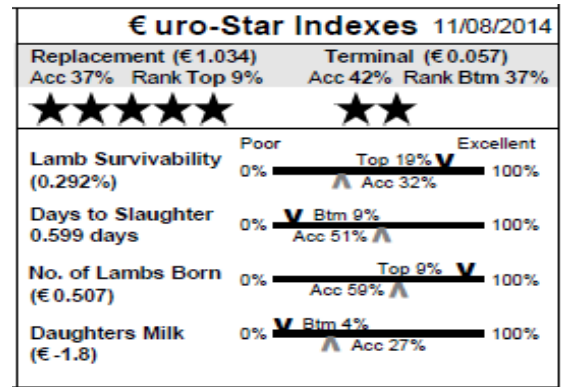

77 Speenogue (IE041565904199E) Single
Earmark: IUI14026 **Born:** 22/02/14
Sire: Glenside Tomboy by Hull House Space Cowboy
Dam: Speenogue IUI11031 by Tophill Nockout
M & F Scanned: Yes