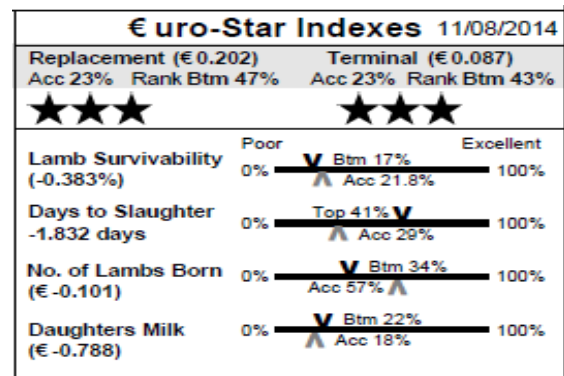

IVOR KILPATRICK HABISTOWN Member of LambPlus: Yes

43 Habistown (IE041656502764A) ET
Earmark: IVI14035 Born: 13/03/14
Sire: Kiltariff Santos by Derryvore Ranger
Dam: Clinerty BBY1100251 by Clinerty Par One
M & F Scanned: No