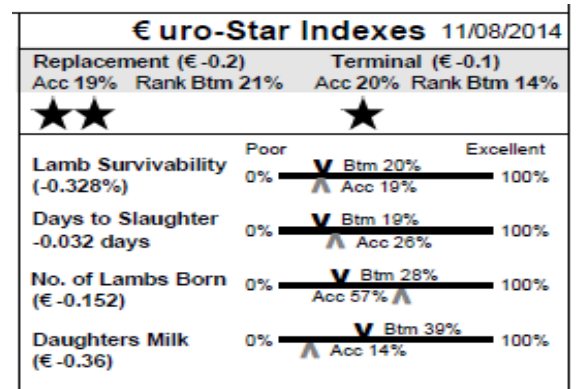

ROGER DOHERTY

URRIS

Member of LambPlus: Yes

6 Clara (IE041482400406H) Single
Earmark: EX114003 Born: 07/02/14
Sire: Botera Unstoppable by Knock Papoose
Dam: Clara EX112012 by Clara Rambo
M & F Scanned: No