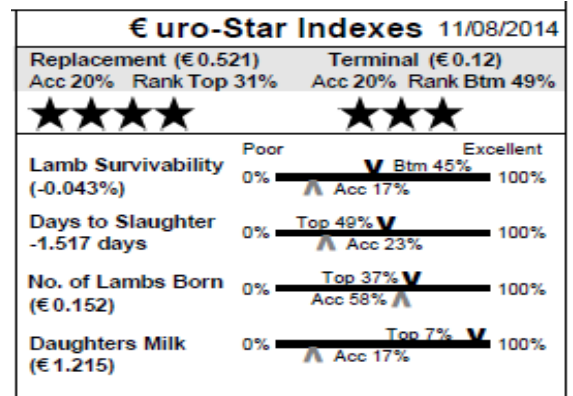

HUGHIE & CATHAL MOONEY CASHEL HILL

Member of LambPlus: Yes

99 CASHEL HILL (IE041728300852F) ET

Earmark: HVE14009 Born: 31/01/14

Sire: Derryvore Solid Rock by Ballynahone Raider

Dam: Blackstown WWB08041 by Mellor Vale

Masterpiece

M & F Scanned: No

Comments: Nice correct ram lamb with good top line and gigot