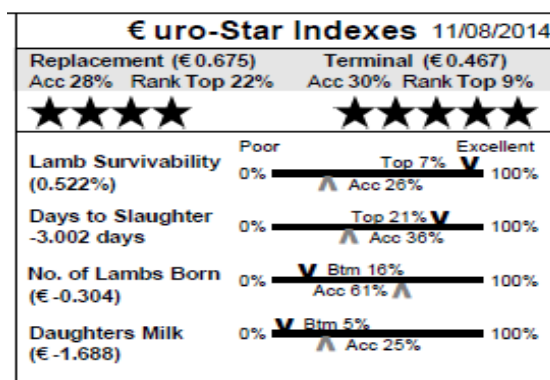

28 Silverhill (IE041810901564F) Single
Earmark: NVI14014 **Born:** 28/01/14
Sire: Emlach T-Rex by Glenside Razzle Dazzle
Dam: Silverhill NVI07067 by Goldies Lamborghini
M & F Scanned: No