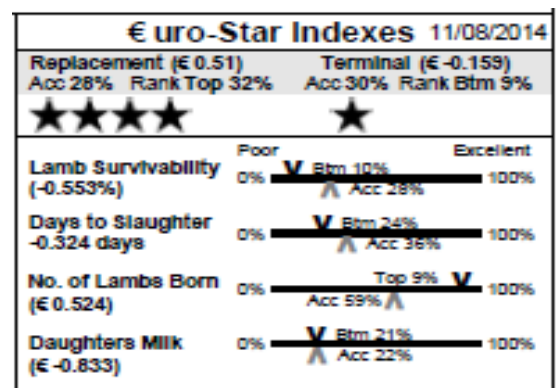

M & F Scanned: No

57 Shannagh (No NSIS listed) Single

Earmark: RWI14023 **Born:** 11/02/14

Sire: Sportsmans Superstar by Baltier Panther

Dam: Shannagh RWI12004 by Tophill Nockout

M & F Scanned: No

RONNIE EDWARDS