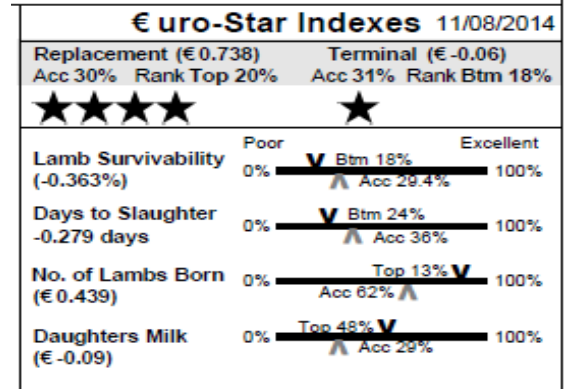

64 Hillsborough (No NSIS listed) ET
Earmark: REI13050 Born: 18/02/13
Sire: Deveronvale Oddie by Tophill Nockout
Dam: Hillsborough REI08002 by Mellor Vale Masterpiece
M & F Scanned: No