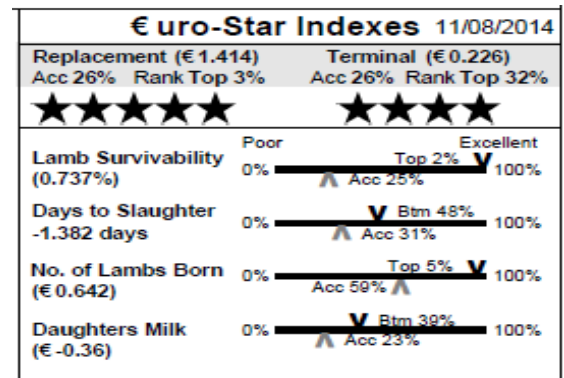

40 Larahirl (No NSIS listed) Earmark: GEI 14009 Born: 20/02/14
Sire: Baltier Thunderbird by Stonebridge Roebuck ET
Dam: Larahirl GEI 12030 by Claybury Rocky Balboa

RYAN GREEN CULDAFF Member of LambPlus: No

41 Culdaff (No NSIS listed) Earmark: EGE 14001 Born: 18/02/14
Sire: Baltier Thunderbird by Stonebridge Roebuck ET
Dam: Larahirl GEI 12040 by Castlecairn SAS Commander

SHAUN BOYCE GORTMACALL Member of LambPlus: Yes

42 Gortmacall (No NSIS listed) Single
Earmark: AFE14003 Born: 30/01/14
Sire: Emlach T-Rex by Glenside Razzle Dazzle
Dam: Larahirl GEI10061 by Turoe Pilot
M & F Scanned: No