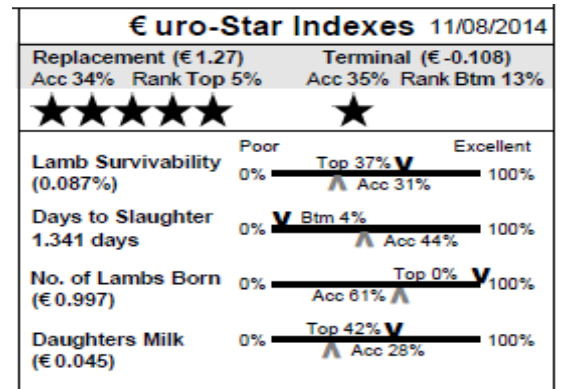

79 Muckish (No NSIS listed) Triplet
Earmark: DGI13022 **Born:** 07/02/13
Sire: Deveronvale Oddie by Tophill Nockout
Dam: Muckish DGI09025 by Kerryhill Oscar
M & F Scanned: No