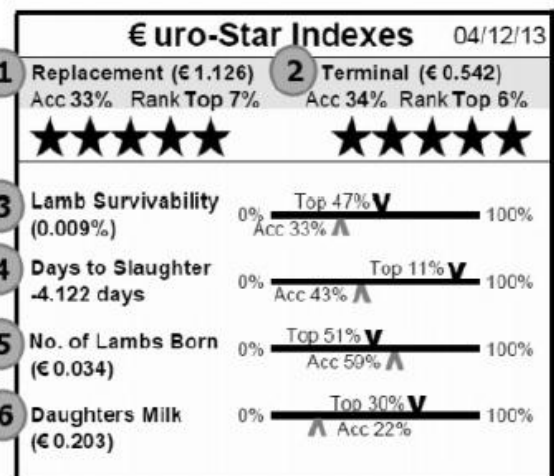

1) **Replacement (€1.126)** – If a farmer desires a ram to breed both lambs both for slaughter and replacement ewe lambs then they should select a ram based on this index. The bulk of this index is a combination of Lamb Survivability, Days to Slaughter, No. of lambs born & Daughters milk. The € value beside the index represents the difference in profit that each lamb sired from this ram will have.
2) **Terminal (€0.542)** – If a farmer desires a ram to breed only lambs for slaughter then they should select a ram based on this index. The bulk of this index is a combination of Lamb Survivability and Days to Slaughter. The € value beside the index represents the difference in profit that each lamb sired from this ram will have.
3) **Days to slaughter** – This ranks animals on their genetic ability to grow. The index associated with this trait represents the difference in the predicted number of days required for the progeny of this ram to reach the desired slaughtered weight compared with other animals of the same breed.
4) **Lamb Survivability** – This ranks animals based on lambing ease and lamb survival rate. Every positive % point on this index is an extra lamb surviving to 40 days and vice versa.
5) **No. of Lambs Born** – This ranks animals based on the predicted prolificacy of the females from this animal compared with other animals of the same breed
6) **Daughters Milk** – This ranks animals based on the predicted milking performance of their daughters compared with other animals of the same breed

RamSearch.ie

The Sheep Ireland Online Ram search is also available at ramsearch.ie; you can use this tool to get the most up to date evaluations for a ram, to **search for rams by county, breed and current evaluation ratings.**

Contact Us

To Find out more about EuroStar rams, LambPlus or the Online Ram search you can visit www.sheep.ie, E-mail query@sheep.ie, or Call us on 1850 601 901