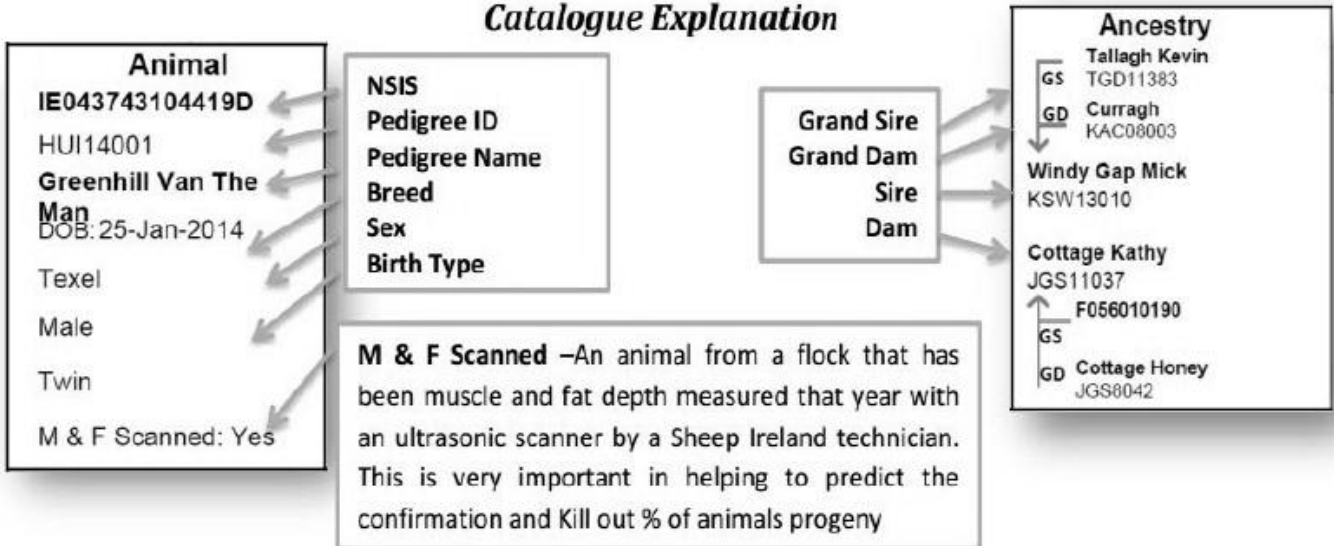

Important: The Pedigree Information printed in this catalogue is as supplied by or on behalf of the breeder. The responsibility for the accuracy of the information therefore rests solely with the breeder and not Sheep Ireland.

Sheep Ireland EuroStars

Background

Sheep Ireland was established "To achieve the greatest possible improvement, from genetic and other factors, in the profitability of the national sheep flock for the benefit of the Irish farmers and sheep industry".

Catalogue Explanation

€uroStars – How to interpret them

- Each star represents where the animal ranks on each index in 20% bounds
- **One star** represents the **bottom 20%** of the breed
- **Five star** represents the **top 20%** of the breed
- The higher the stars, the higher the predicted profitability of that animal

Rank

- This figure indicates more precisely where the animals rank within the breed. eg. Top 11% (see example below)
- This is displayed with the black pointer, the further to the right these are on the scale, the better its position with the breed.